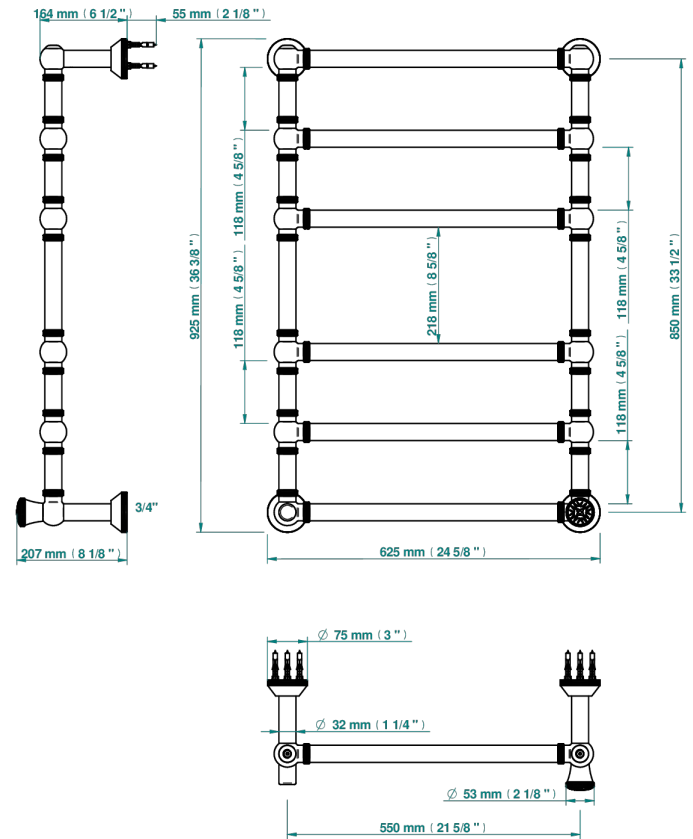

Traditional towel warmer with knurled ring, 6 rails, 623 mm x 923 mm, hydronic with 1 stylised handle

76336

19/05/2021

CHARACTERISTIC

- Hirondelles
- Traditional towel warmer with knurled ring, 6 rails, 623 mm x 923 mm, hydronic with 1 stylised handle

TECHNICAL SPECS

- Pression : 0,5 bars < P < 3 bars (recommandée)
- Pressure : 7.25 psi < P < 43.5 psi (advised)
- Température eau maximale conseillée : 60°C
- Maximum water temperature advised: 140°F
- Hauteur minimale au sol (maximum height from the ground) : 60 cm (24")
- Puissance / Power : 128W à Delta T 30