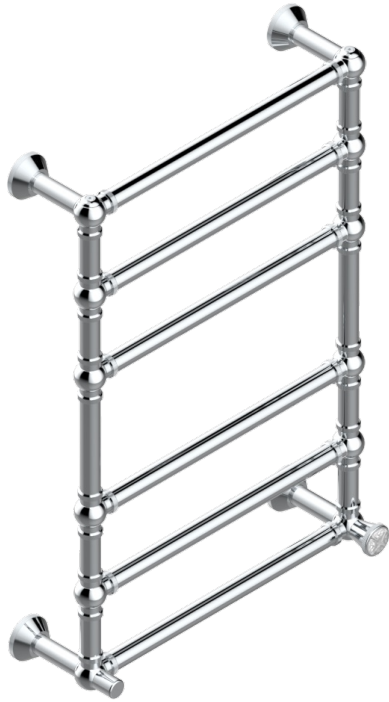

Traditional towel warmer with knurled ring, 6 rails, 623 mm x 923 mm, hydronic with 1 stylised handle

76336

19/05/2021

CHARACTERISTIC

- Hirondelles
- Traditional towel warmer with knurled ring, 6 rails, 623 mm x 923 mm, hydronic with 1 stylised handle

TECHNICAL SPECS

- Pression : 0,5 bars < P < 3 bars (recommandée)
- Pressure : 7.25 psi < P < 43.5 psi (advised)
- Température eau maximale conseillée : 60°C
- Maximum water temperature advised: 140°F
- Hauteur minimale au sol (maximum height from the ground) : 60 cm (24")
- Puissance / Power : 128W à Delta T 30

AVAILABLE FINITIONS

Blush PVD - H62
Brass color PVD - H49
Brown bronze color PVD - F33
Gold color PVD - H52
Graphite PVD - H64
Lacquered light bronze - D01

Matt Umber PVD - H67
Matt blush PVD - H60
Matt brass color PVD - H50
Matt brown bronze color PVD - F34
Matt chrome - C02
Matt gold - F07

Matt gold color PVD - H53
Matt graphite PVD - H65
Matt nickel (color finish) - C01
Matt nickel color PVD - H56
Nickel color PVD - H55
Polished chrome (color finish) - A02

Polished gold (color finish) - F01
Polished nickel - B01
Soft gold - F30
Soft matt gold - F31
Umber PVD - H66