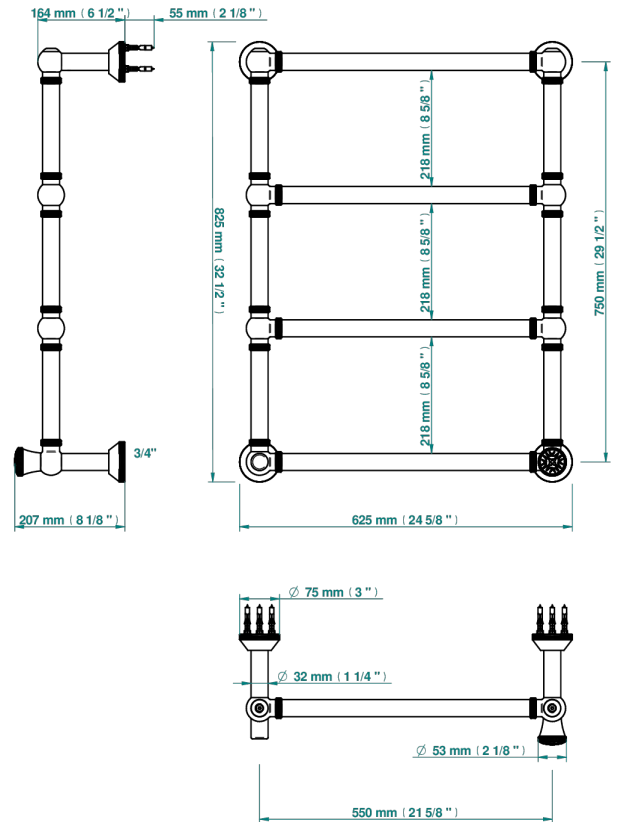

HIRONDELLES

A4J-TWK4H1

Traditional towel warmer with knurled ring, 4 rails, 623 mm x 823 mm, hydronic with 1 stylised handle

THG[®]
PARIS

76333

18/05/2021

CHARACTERISTIC

- Hirondelles
- Traditional towel warmer with knurled ring, 4 rails, 623 mm x 823 mm, hydronic with 1 stylised handle

TECHNICAL SPECS

- Pression : 0,5 bars < P < 3 bars (recommandée)
- Pressure : 7.25 psi < P < 43.5 psi (advised)
- Température eau maximale conseillée : 60°C
- Maximum water temperature advised: 140°F
- Hauteur minimale au sol (maximum height from the ground) : 60 cm (24")
- Puissance / Power : 86W à Delta T 30