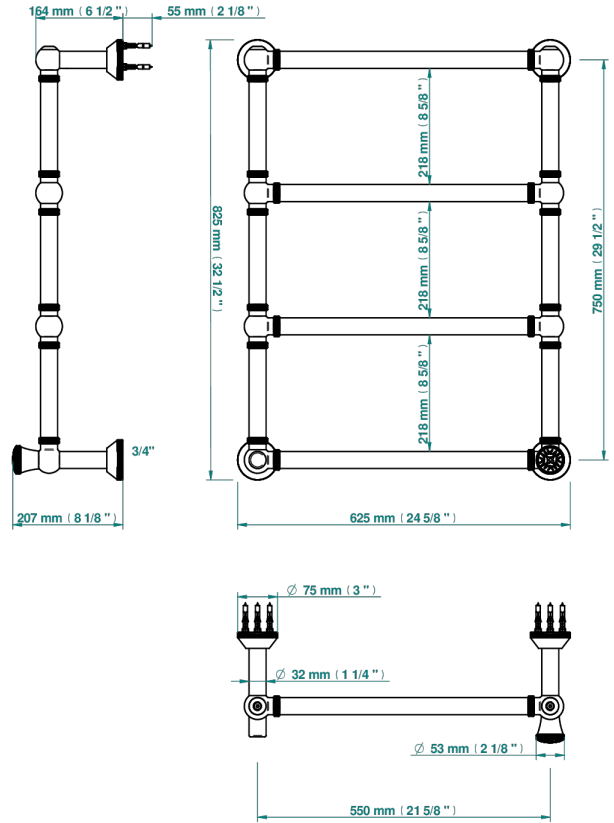

# HIRONDELLES

A4J-TWK4H1

Traditional towel warmer with knurled ring, 4 rails, 623 mm x 823 mm, hydronic with 1 stylised handle

THG<sup>®</sup>  
PARIS

76333

18/05/2021

## CARACTERÍSTICAS

- Hirondelles
- Traditional towel warmer with knurled ring, 4 rails, 623 mm x 823 mm, hydronic with 1 stylised handle

## ESPECIFICACIONES TÉCNICAS

- Pression : 0,5 bars < P < 3 bars (recommandée)
- Pressure : 7.25 psi < P < 43.5 psi (advised)
- Température eau maximale conseillée : 60°C
- Maximum water temperature advised: 140°F
- Hauteur minimale au sol (maximum height from the ground) : 60 cm (24")
- Puissance / Power : 86W à Delta T 30