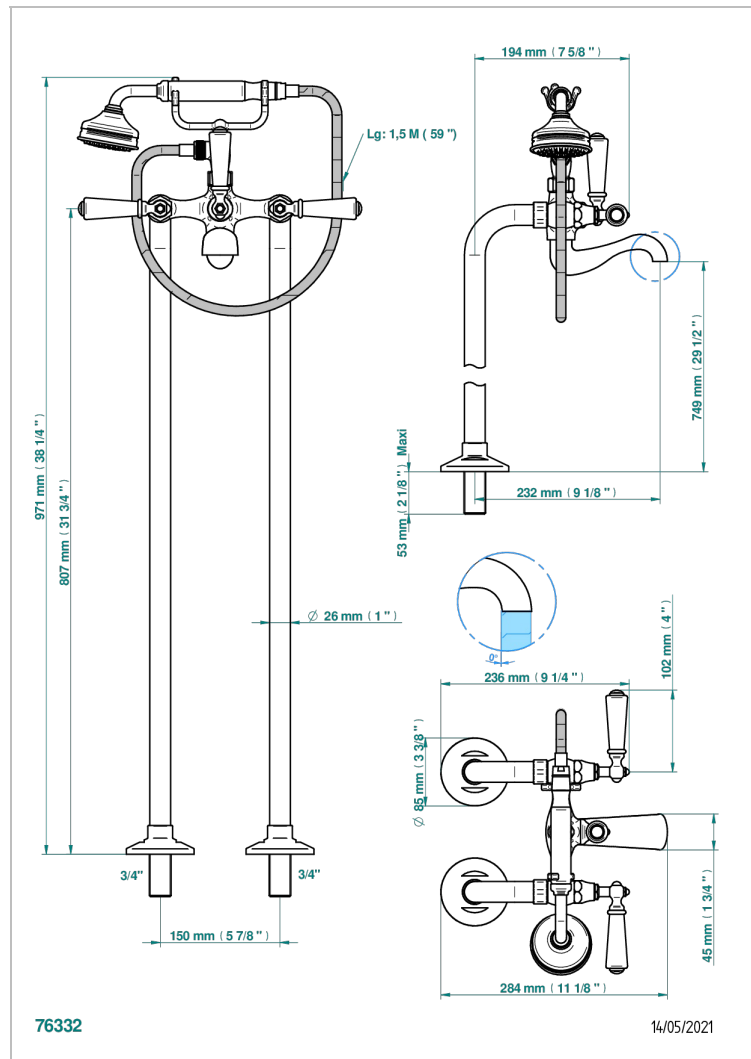

1900 WITH SMOOTH METAL LEVER HANDLES

G3M-13CS

Bath shower tub filler with floor risers

CHARACTERISTIC

- ACS : 21ACCLY034

STANDARDS

AVAILABLE FINITIONS

Black ceram - D30