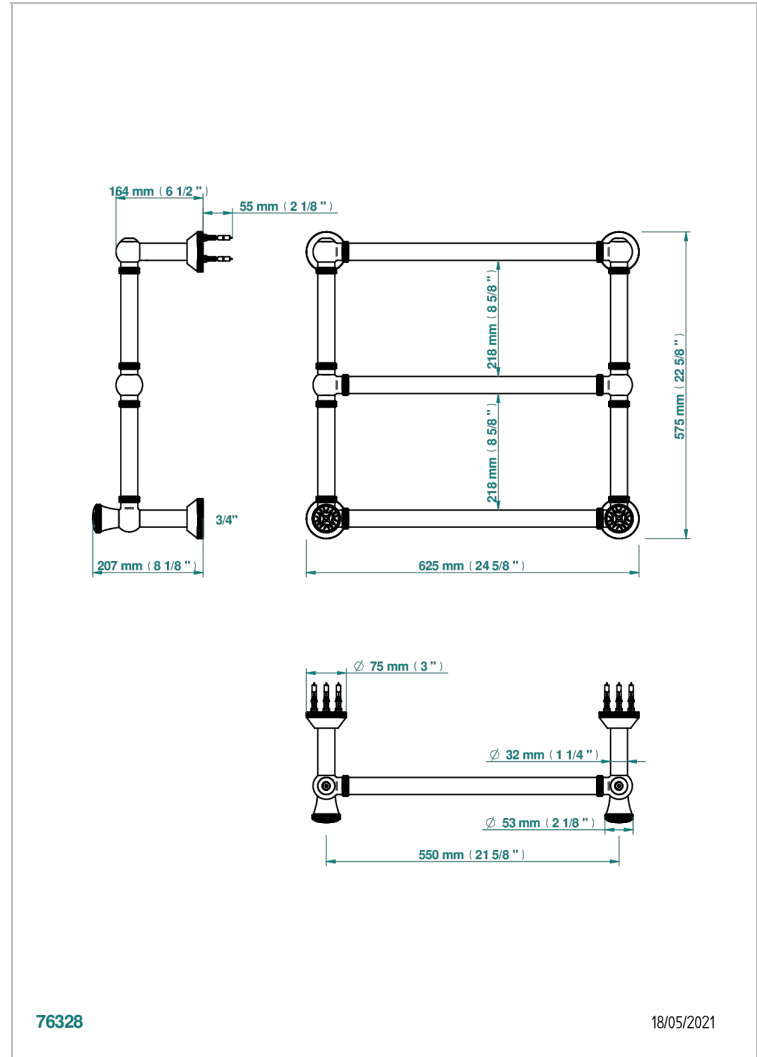

HIRONDELLES PLATINUM STAMPED

A4K-TWK3H2

Traditional towel warmer with knurled ring, 3 rails, 623 mm x 573 mm, hydronic with 2 stylised handles

THG[®]
PARIS

CARACTERÍSTICAS

- Hironnelles Platinum stamped
- Traditional towel warmer with knurled ring, 3 rails, 623 mm x 573 mm, hydronic with 2 stylised handles

ESPECIFICACIONES TÉCNICAS

- Pression : 0,5 bars < P < 3 bars (recommandée)
- Pressure : 7.25 psi < P < 43.5 psi (advised)
- Température eau maximale conseillée : 60°C
- Maximum water temperature advised: 140°F
- Hauteur minimale au sol (maximum height from the ground) : 60 cm (24")
- Puissance / Power : 64W à Delta T 30