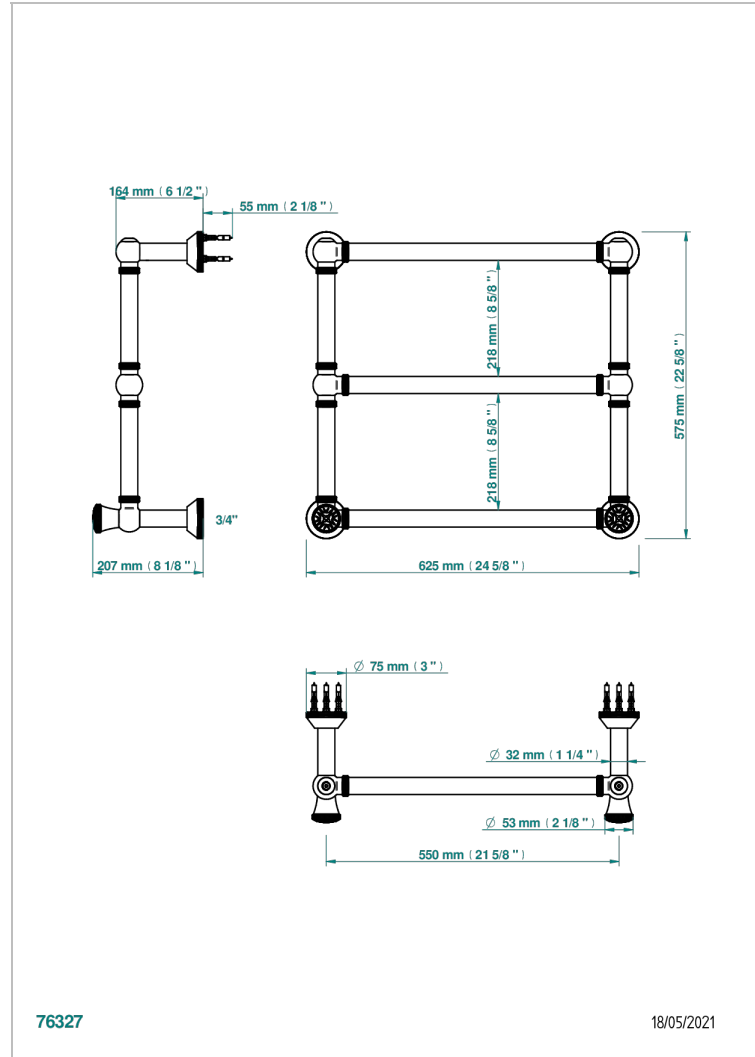

HIRONDELLES

A4J-TWK3H2

THG[®]
PARIS

Traditional towel warmer with knurled ring, 3 rails, 623 mm x 573 mm, hydronic with 2 stylised handles

76327

18/05/2021

CHARACTERISTIC

- Hirondelles
- Traditional towel warmer with knurled ring, 3 rails, 623 mm x 573 mm, hydronic with 2 stylised handles

TECHNICAL SPECS

- Pression : 0,5 bars < P < 3 bars (recommandée)
- Pressure : 7.25 psi < P < 43.5 psi (advised)
- Température eau maximale conseillée : 60°C
- Maximum water temperature advised: 140°F
- Hauteur minimale au sol (maximum height from the ground) : 60 cm (24")
- Puissance / Power : 64W à Delta T 30