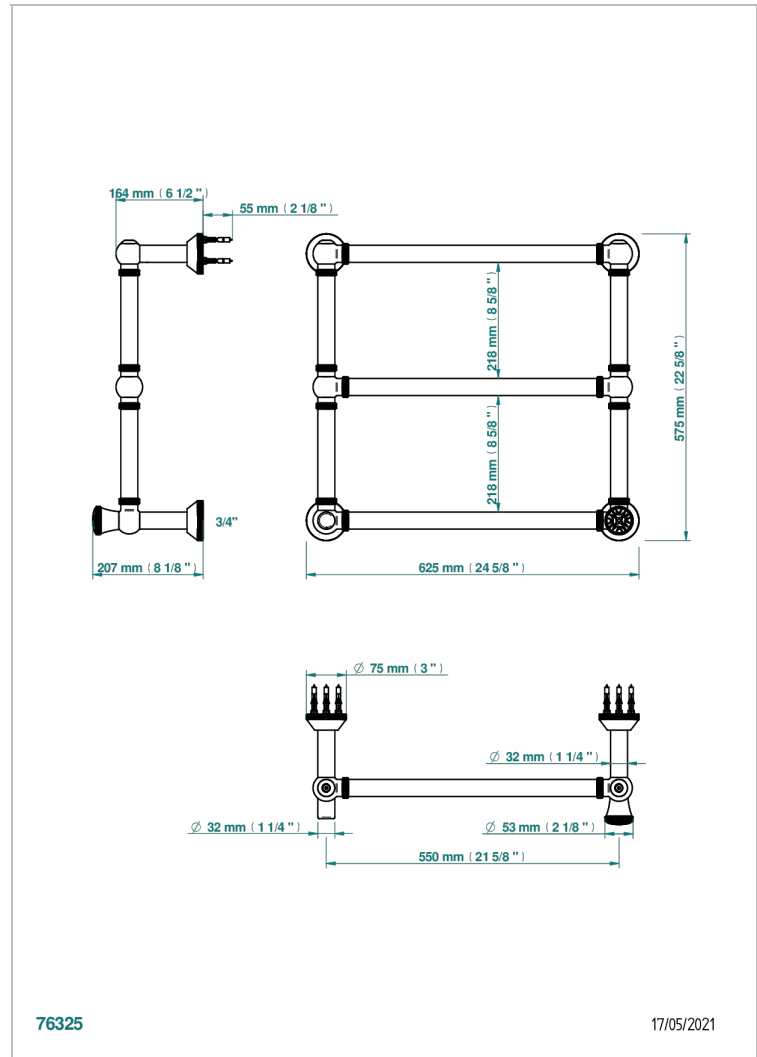

HIRONDELLES PLATINUM STAMPED

A4K-TWK3H1

Traditional towel warmer with knurled ring, 3 rails, 623 mm x 573 mm, hydronic with 1 stylised handle

THG[®]
PARIS

CARACTERÍSTICAS

- Hironnelles Platinum stamped
- Traditional towel warmer with knurled ring, 3 rails, 623 mm x 573 mm, hydronic with 1 stylised handle

ESPECIFICACIONES TÉCNICAS

- Pression : 0,5 bars < P < 3 bars (recommandée)
- Pressure : 7.25 psi < P < 43.5 psi (advised)
- Température eau maximale conseillée : 60°C
- Maximum water temperature advised: 140°F
- Hauteur minimale au sol (maximum height from the ground) : 60 cm (24")
- Puissance / Power : 64W à Delta T 30