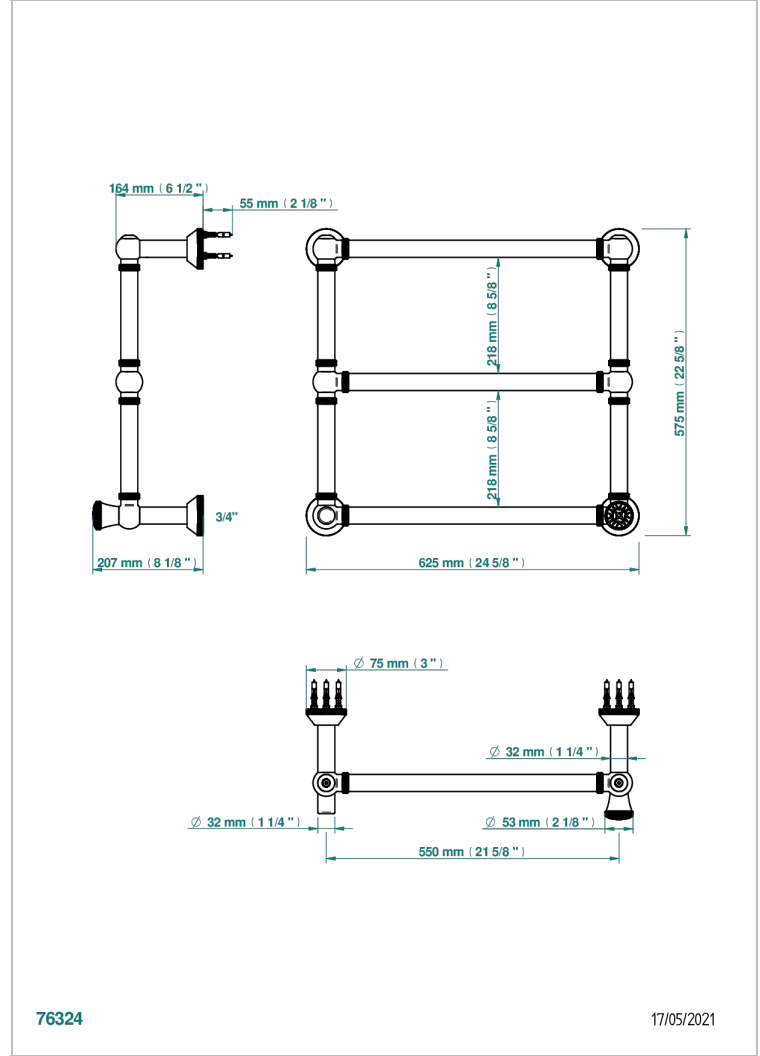

HIRONDELLES

A4J-TWK3H1

Traditional towel warmer with knurled ring, 3 rails, 623 mm x 573 mm, hydronic with 1 stylised handle

THG[®]
PARIS

CHARACTERISTIC

- Hirondelles
- Traditional towel warmer with knurled ring, 3 rails, 623 mm x 573 mm, hydronic with 1 stylised handle

TECHNICAL SPECS

- Pression : 0,5 bars < P < 3 bars (recommandée)
- Pressure : 7.25 psi < P < 43.5 psi (advised)
- Température eau maximale conseillée : 60°C
- Maximum water temperature advised: 140°F
- Hauteur minimale au sol (maximum height from the ground) : 60 cm (24")
- Puissance / Power : 64W à Delta T 30