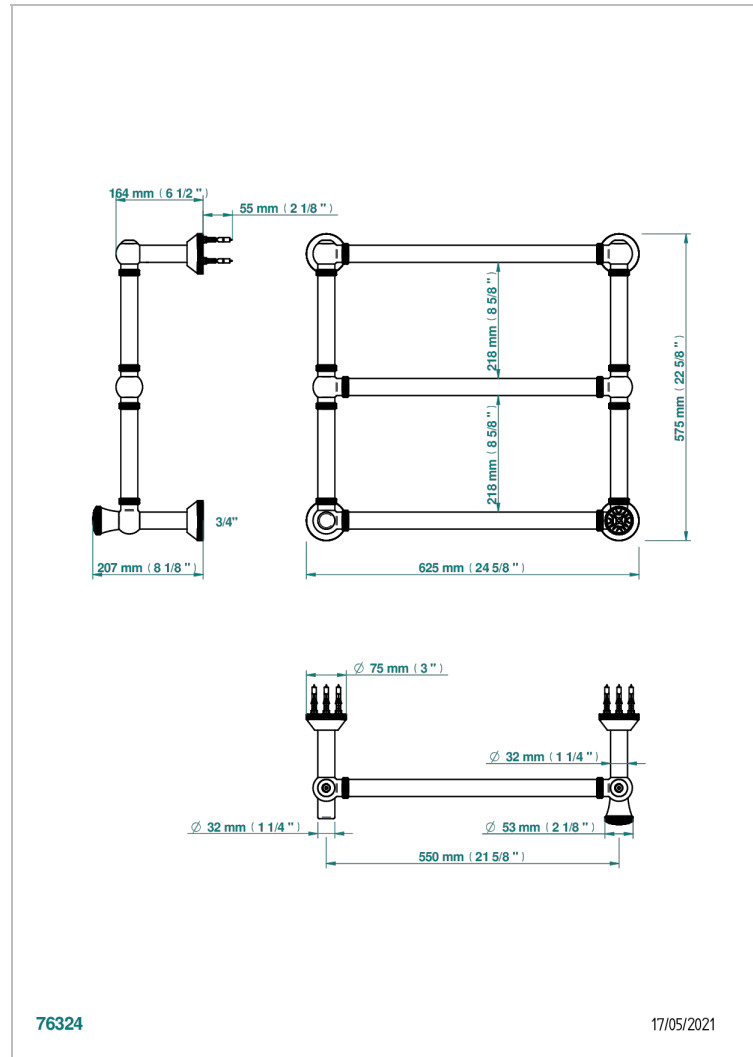

# HIRONDELLES

A4J-TWK3H1

Traditional towel warmer with knurled ring, 3 rails, 623 mm x 573 mm, hydronic with 1 stylised handle

THG<sup>®</sup>  
PARIS

76324

17/05/2021

## CHARACTERISTIC

- Hirondelles
- Traditional towel warmer with knurled ring, 3 rails, 623 mm x 573 mm, hydronic with 1 stylised handle

## TECHNICAL SPECS

- Pression : 0,5 bars < P < 3 bars (recommandée)
- Pressure : 7.25 psi < P < 43.5 psi (advised)
- Température eau maximale conseillée : 60°C
- Maximum water temperature advised: 140°F
- Hauteur minimale au sol (maximum height from the ground) : 60 cm (24")
- Puissance / Power : 64W à Delta T 30