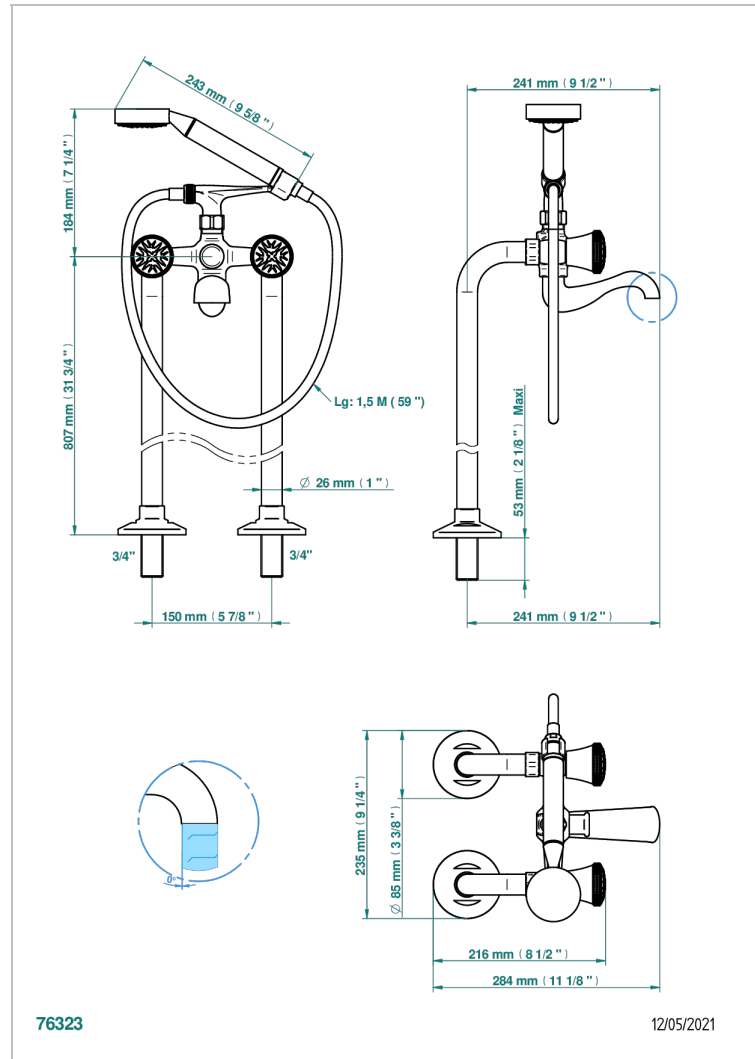

# HIRONDELLES GOLD STAMPED

A4L-13CS

Bath shower tub filler with floor risers

THG<sup>®</sup>  
PARIS

## CHARACTERISTIC

- ACS : 21ACCLY034