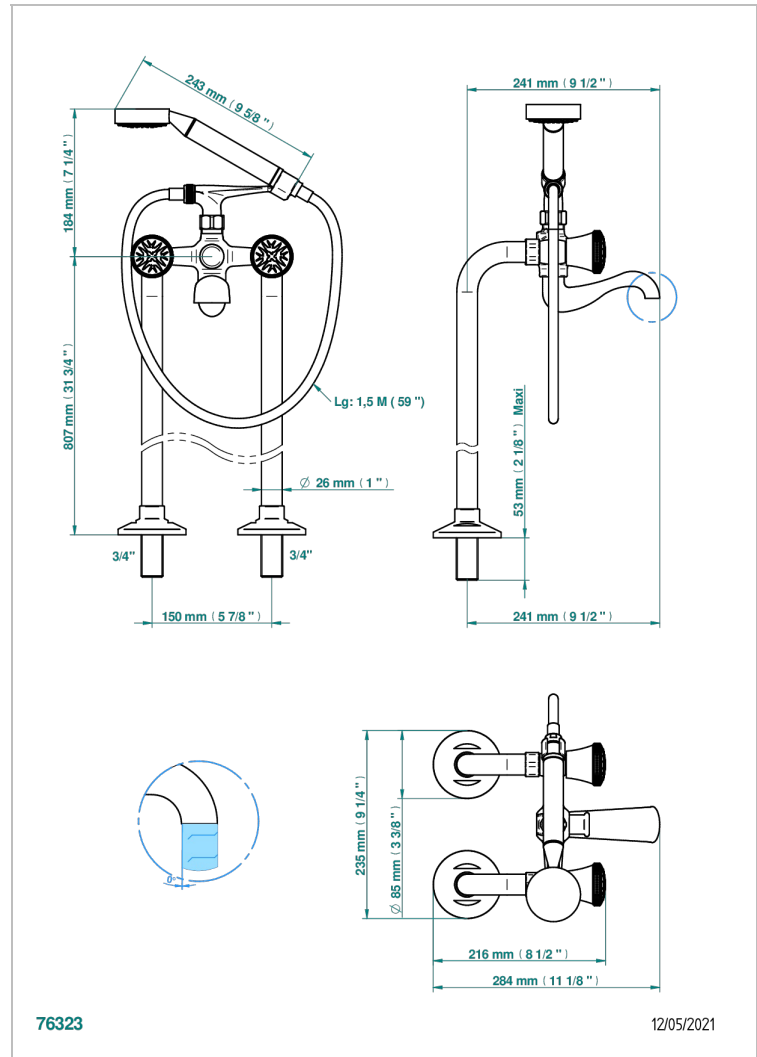

# HIRONDELLES GOLD STAMPED

A4L-13CS

Free-standing bath/shower mixer with upright connections

THG<sup>®</sup>  
PARIS

## CHARACTERISTIC

- ACS : 21ACCLY034

## RELATED SKU'S

- Ref. G00-13800A Set of installation for tub filler