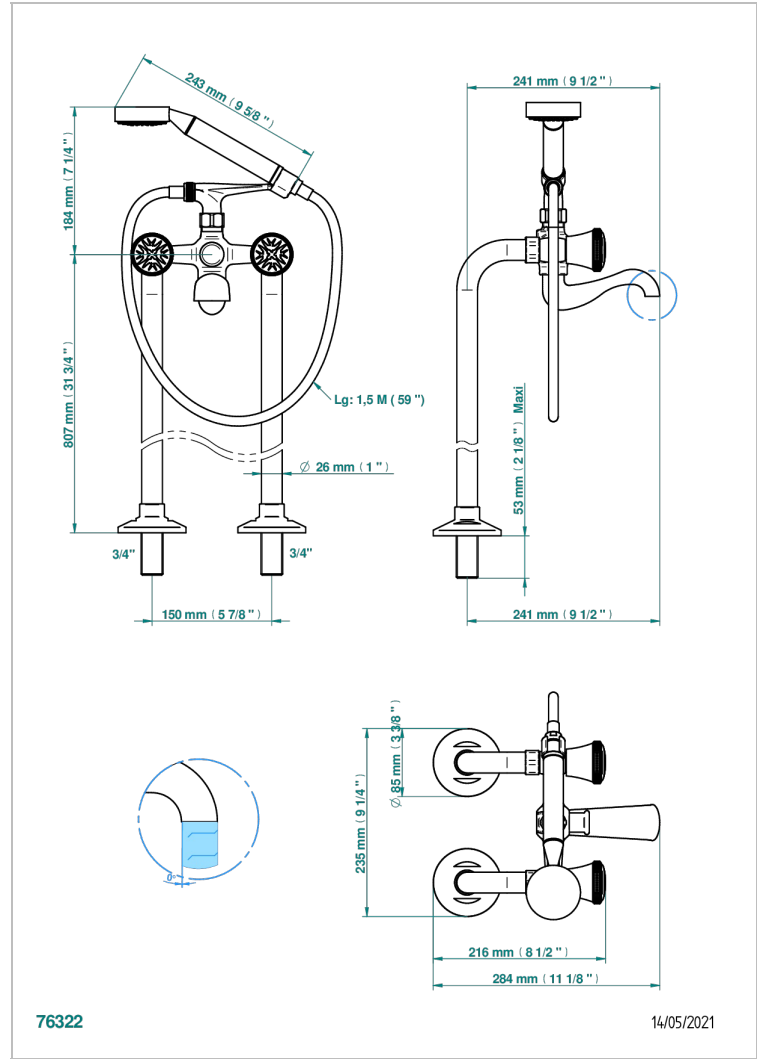

HIRONDELLES PLATINUM STAMPED

A4K-13CS

Free-standing bath/shower mixer with upright connections

THG
PARIS

CHARACTERISTIC

- ACS : 21ACCLY034

STANDARDS

RELATED SKU'S

- Ref. G00-13800A Set of installation for tub filler

AVAILABLE FINITIONS

Antique nickel - H28
Black ceram - D30
Blush PVD - H62
Brass color PVD - H49
Brown bronze color PVD - F33
Gold color PVD - H52

Graphite PVD - H64
Lacquered light bronze - D01
Matt Umber PVD - H67
Matt blush PVD - H60
Matt brass color PVD - H50
Matt brown bronze color PVD - F34