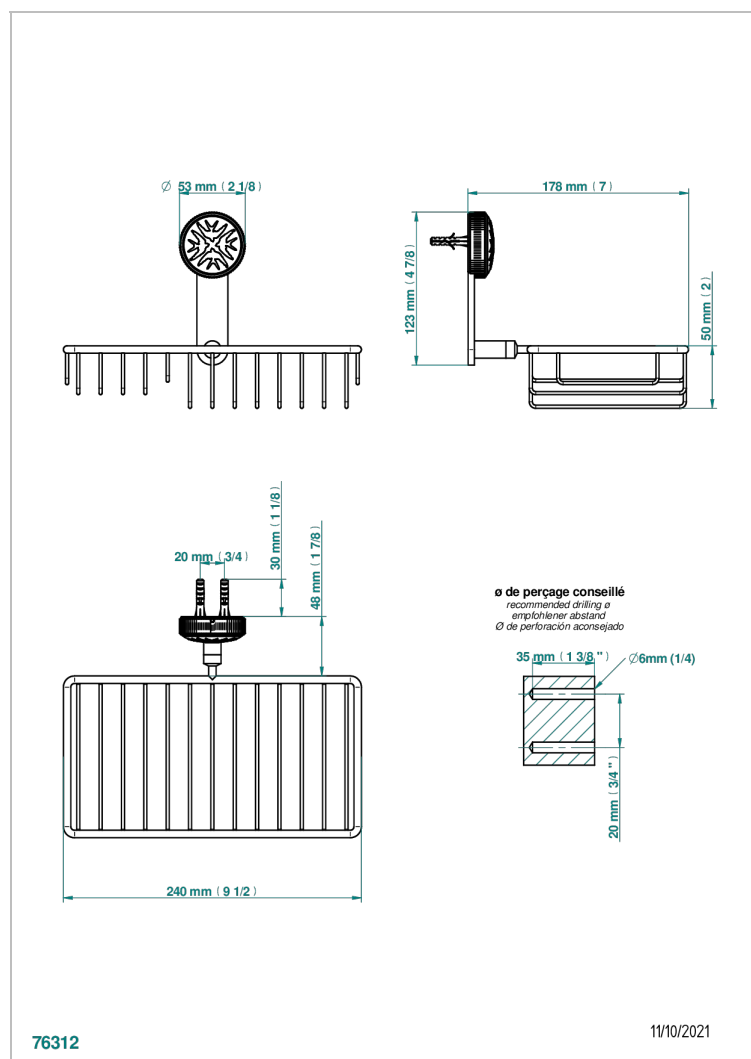

HIRONDELLES GOLD STAMPED

A4L-2620

Soap and sponge holder, wall mounted

CHARACTERISTIC

- Hironnelles Gold stamped
- Soap and sponge holder, wall mounted

AVAILABLE FINITIONS

Black ceram - D30
Blush PVD - H62
Brass color PVD - H49
Brown bronze color PVD - F33
Chrome polished - A02
Copper antique matt, coated - H07