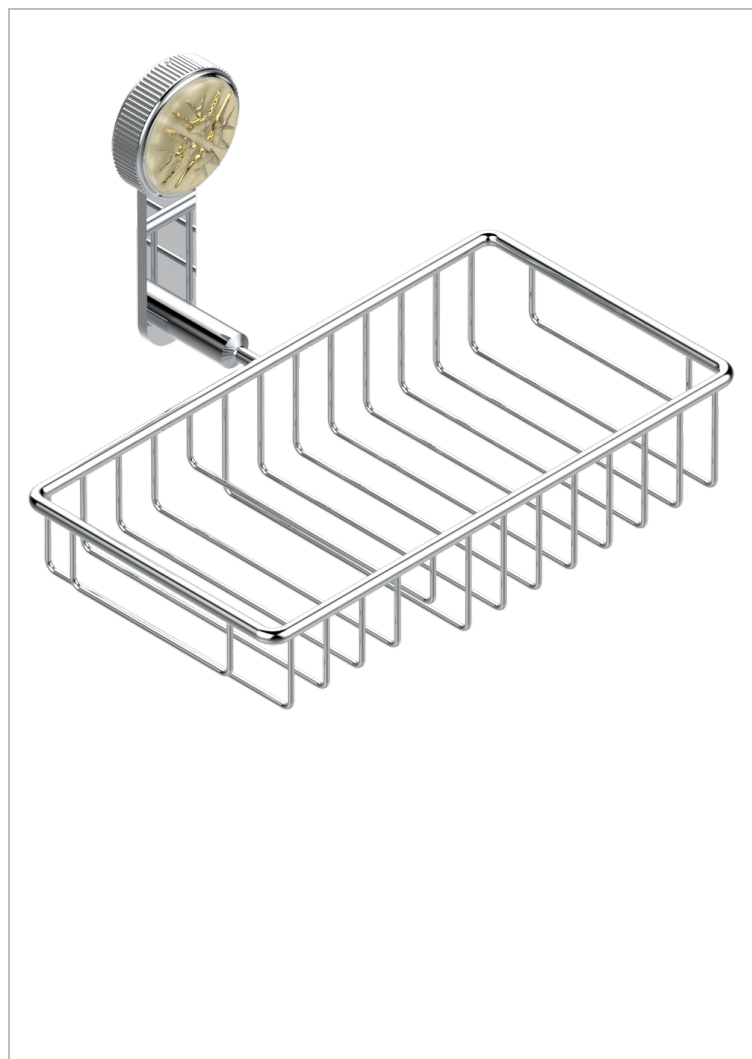

HIRONDELLES GOLD STAMPED

A4L-2620

Soap and sponge holder, wall mounted

CHARACTERISTIC

- Hironnelles Gold stamped
- Soap and sponge holder, wall mounted

AVAILABLE FINITIONS

Black ceram - D30
Blush PVD - H62
Brass color PVD - H49
Brown bronze color PVD - F33
Chrome polished - A02
Copper antique matt, coated - H07

Gold color PVD - H52
Gold mat - F07
Gold polished - F01
Graphite PVD - H64
Light coated bronze - D01
Matt Umber PVD - H67

Matt blush PVD - H60
Matt brass color PVD - H50
Matt brown bronze color PVD - F34
Matt chrome (American satin) - C02
Matt gold color PVD - H53
Matt graphite PVD - H65

Matt nickel (American satin) - C01
Matt nickel color PVD - H56
Nickel antique / Sovereign - H28
Nickel color PVD - H55
Nickel polished - B01
Soft gold - F30

Soft matt gold - F31
Umber PVD - H66