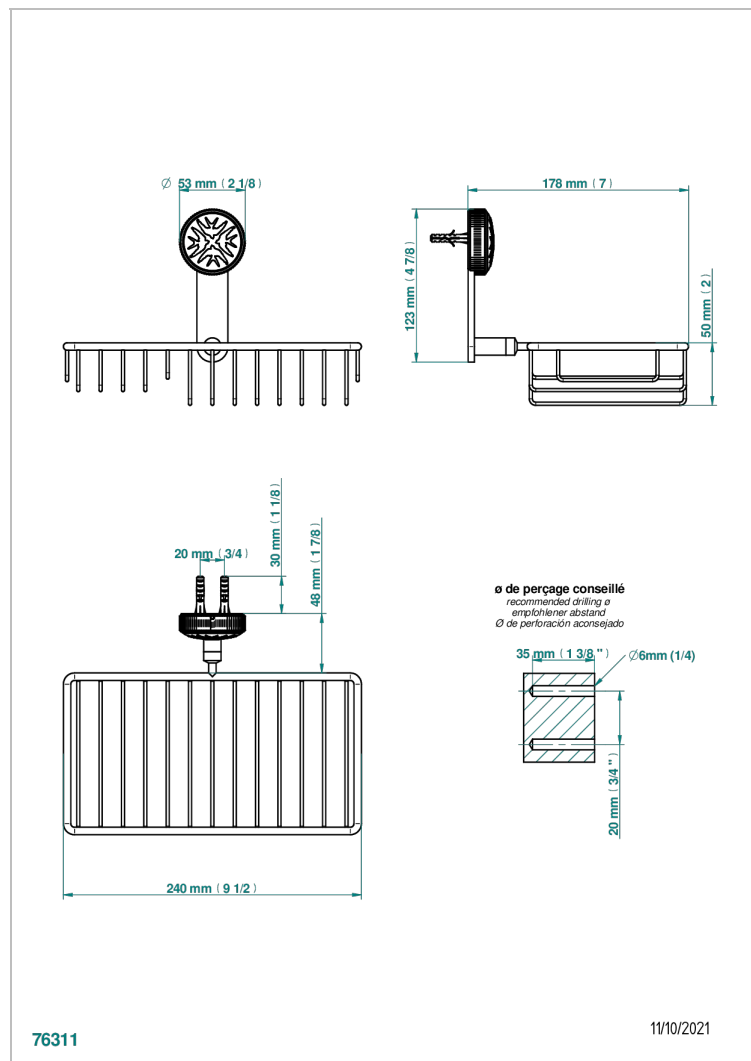

HIRONDELLES PLATINUM STAMPED

A4K-2620

Soap and sponge holder, wall mounted

CHARACTERISTIC

- Hirondelles Platinum stamped
- Soap and sponge holder, wall mounted

AVAILABLE FINITIONS

Black ceram - D30
Blush PVD - H62
Brass color PVD - H49
Brown bronze color PVD - F33
Chrome polished - A02
Copper antique matt, coated - H07