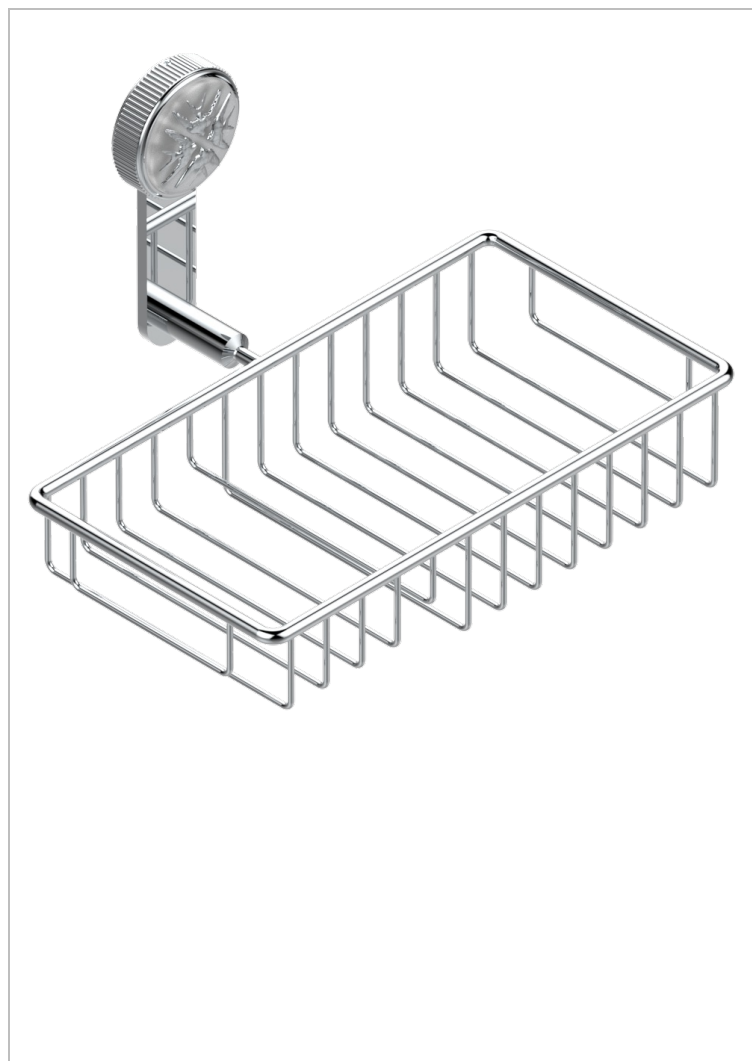

HIRONDELLES PLATINUM STAMPED

A4K-2620

Soap and sponge holder, wall mounted

CHARACTERISTIC

- Hirondelles Platinum stamped
- Soap and sponge holder, wall mounted

AVAILABLE FINITIONS

Black ceram - D30
Blush PVD - H62
Brass color PVD - H49
Brown bronze color PVD - F33
Chrome polished - A02
Copper antique matt, coated - H07

Gold color PVD - H52
Gold mat - F07
Gold polished - F01
Graphite PVD - H64
Light coated bronze - D01
Matt Umber PVD - H67

Matt blush PVD - H60
Matt brass color PVD - H50
Matt brown bronze color PVD - F34
Matt chrome (American satin) - C02
Matt gold color PVD - H53
Matt graphite PVD - H65

Matt nickel (American satin) - C01
Matt nickel color PVD - H56
Nickel antique / Sovereign - H28
Nickel color PVD - H55
Nickel polished - B01
Soft gold - F30

Soft matt gold - F31
Umber PVD - H66