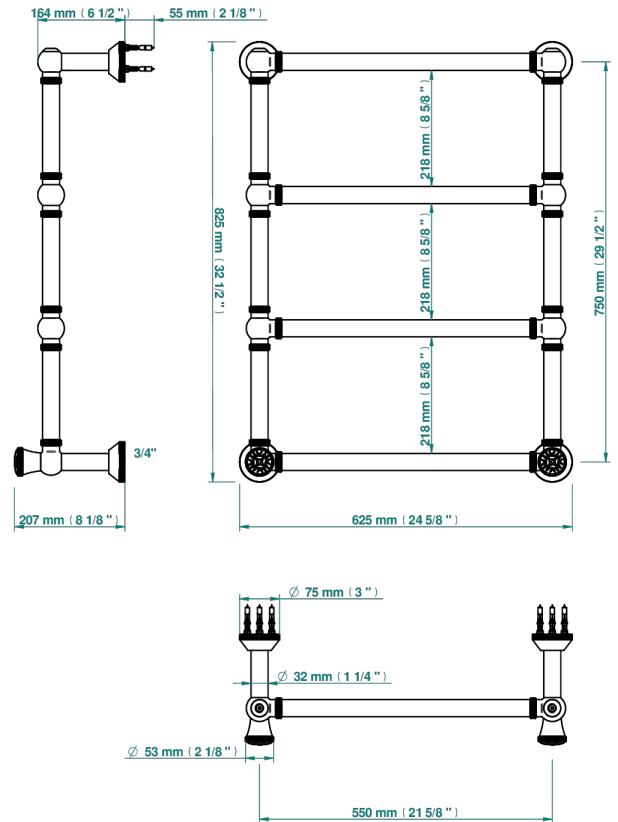

HIRONDELLES PLATINUM STAMPED

A4K-TWK4H2

Traditional towel warmer with knurled ring, 4 rails, 623 mm x 823 mm, hydronic with 2 stylised handles

THG[®]
PARIS

CHARACTERISTIC

- Hironnelles Platinum stamped
- Traditional towel warmer with knurled ring, 4 rails, 623 mm x 823 mm, hydronic with 2 stylised handles

TECHNICAL SPECS

- Pression : 0,5 bars < P < 3 bars (recommandée)
- Pressure : 7.25 psi < P < 43.5 psi (advised)
- Température eau maximale conseillée : 60°C
- Maximum water temperature advised: 140°F
- Hauteur minimale au sol (maximum height from the ground) : 60 cm (24")
- Puissance / Power : 86W à Delta T 30