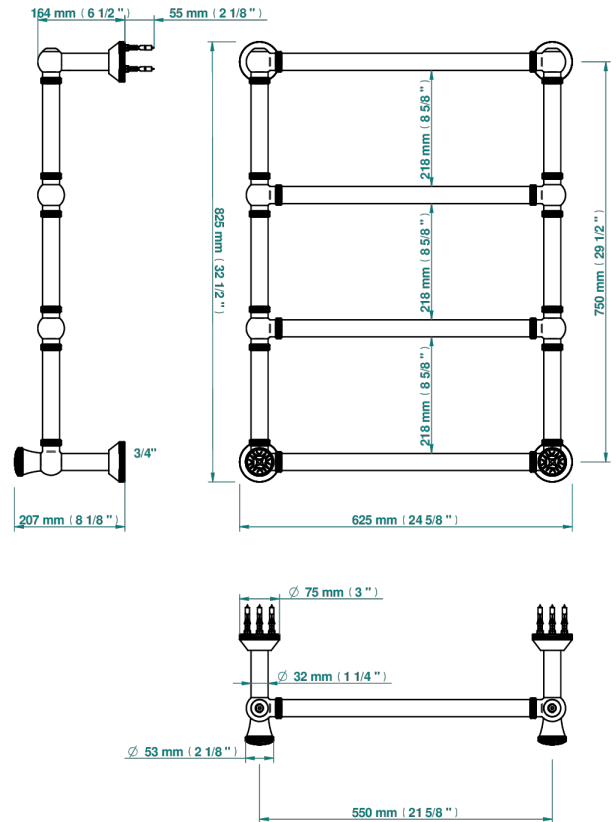

# HIRONDELLES

A4J-TWK4H2

Traditional towel warmer with knurled ring, 4 rails, 623 mm x 823 mm, hydronic with 2 stylised handles

THG<sup>®</sup>  
PARIS

76307

10/05/2021

## CHARACTERISTIC

- Hirondelles
- Traditional towel warmer with knurled ring, 4 rails, 623 mm x 823 mm, hydronic with 2 stylised handles

## TECHNICAL SPECS

- Pression : 0,5 bars < P < 3 bars (recommandée)
- Pressure : 7.25 psi < P < 43.5 psi (advised)
- Température eau maximale conseillée : 60°C
- Maximum water temperature advised: 140°F
- Hauteur minimale au sol (maximum height from the ground) : 60 cm (24")
- Puissance / Power : 86W à Delta T 30