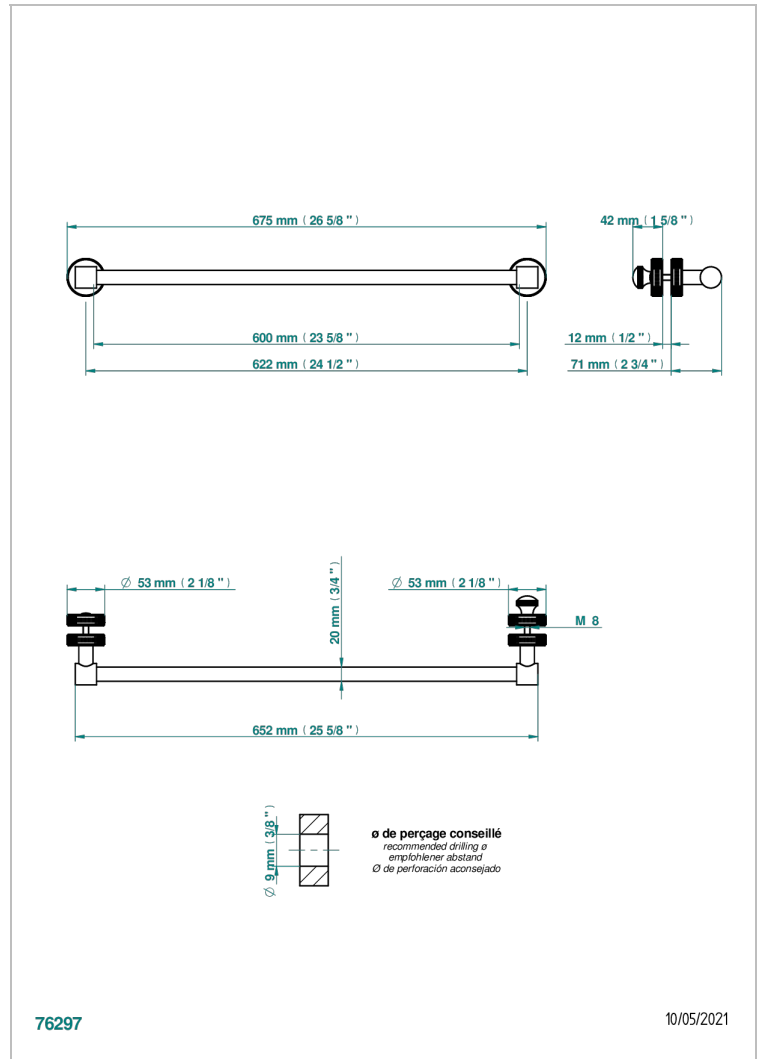

HIRONDELLES PLATINUM STAMPED

A4K-514V2

THG[®]
PARIS

Towel rail with one rail for glass door with knob on side and escutcheon the other side

CHARACTERISTIC

- Hironnelles Platinum stamped
- Towel rail with one rail for glass door with knob on side and escutcheon the other side