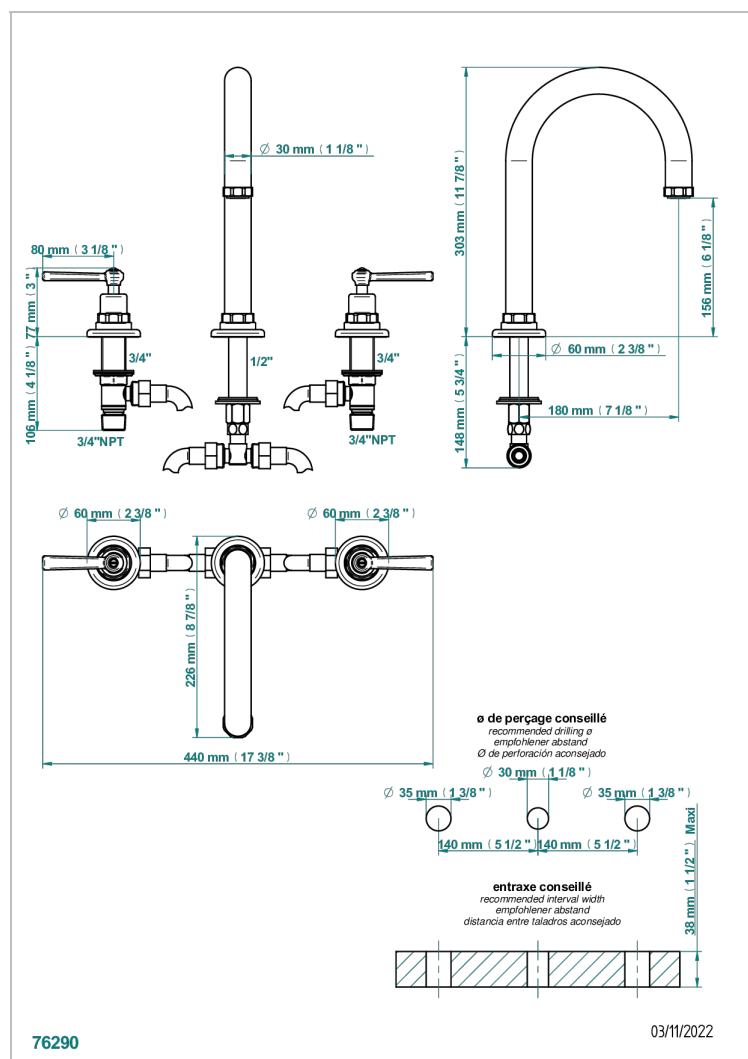

CLUB SAINT-GERMAIN WITH LEVER HANDLES

G7J-25SGUS

Roman tub set with 3/4" valves

CHARACTERISTIC

- Club Saint-Germain with lever handles
- Roman tub set with 3/4" valves

TECHNICAL SPECS

- Recommandé : 3 bars (max. 5 bars) - Advised : 43,5 psi (max. 72 psi)
- 48 l/min à 3 bars (12.7 gpm at 43.5 psi)