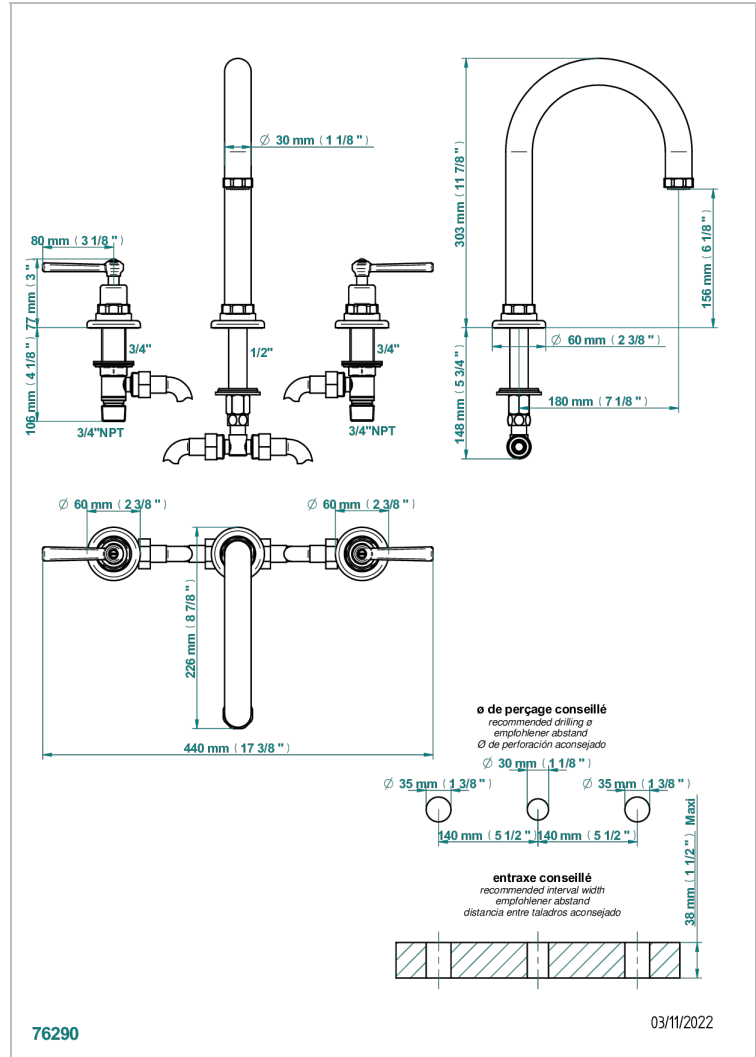

CLUB SAINT-GERMAIN WITH LEVER

G7J-25SG

Rim mounted 3-hole bath mixer, super goliath spout

CHARACTERISTIC

- ACS : 18ACCLY403
- NF : NF EN 200 - IID/A - Chrome

TECHNICAL SPECS

- Recommandé : 3 bars (max. 5 bars) - Advised : 43,5 psi (max. 72 psi)
- 48 l/min à 3 bars (12.7 gpm at 43.5 psi)

STANDARDS

AVAILABLE FINITIONS

Antique nickel - H28
Black ceram - D30
Blush PVD - H62
Brass color PVD - H49
Brown bronze color PVD - F33
Gold color PVD - H52

Graphite PVD - H64
Lacquered light bronze - D01
Matt Umber PVD - H67
Matt blush PVD - H60
Matt brass color PVD - H50
Matt brown bronze color PVD - F34