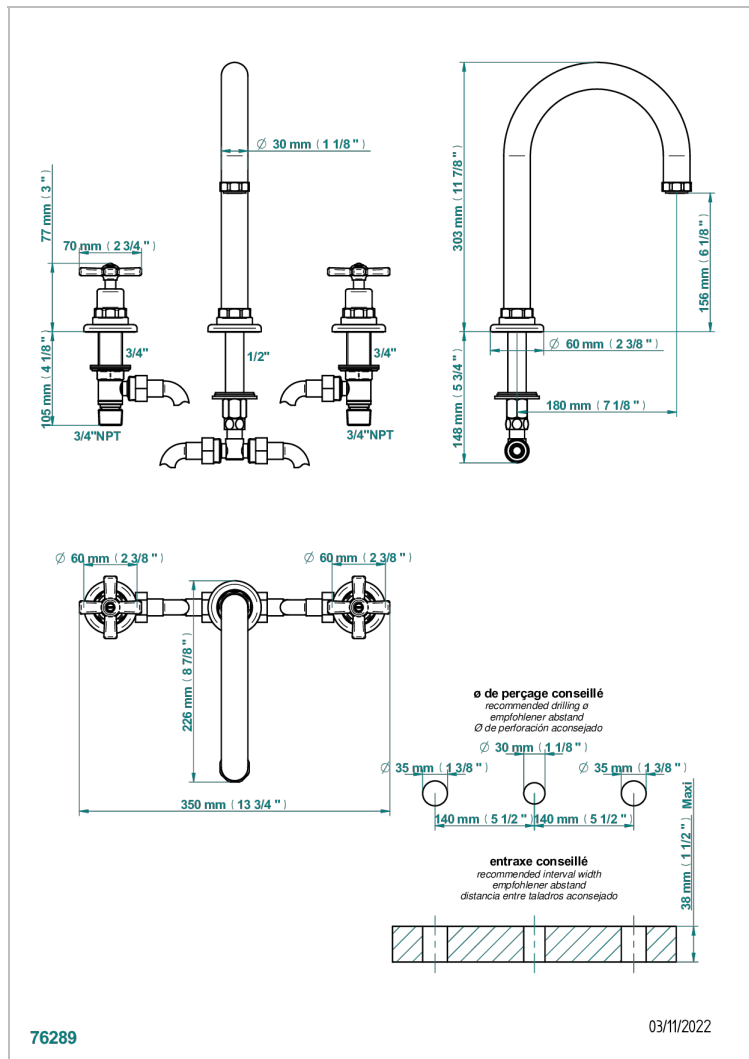

CLUB SAINT-GERMAIN

G7H-25SGUS

Roman tub set with 3/4" valves

THG[®]
PARIS

76289

03/11/2022

CHARACTERISTIC

- Club Saint-Germain
- Roman tub set with 3/4" valves

TECHNICAL SPECS

- Recommandé : 3 bars (max. 5 bars) - Advised : 43,5 psi (max. 72 psi)
- 48 l/min à 3 bars (12.7 gpm at 43.5 psi)

AVAILABLE FINITIONS

Black ceram - D30
Blush PVD - H62
Brass color PVD - H49
Brown bronze color PVD - F33
Chrome polished - A02
Chrome polished / gold polished - G02