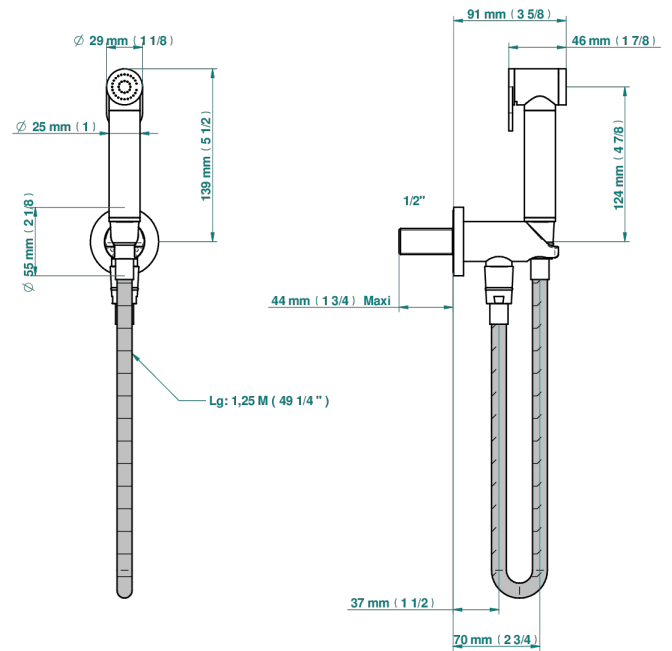

LE 11 WITH LEVER

U2B-5840/9

THG
PARIS

Wc douche set including: trigger spray, reinforced hose (1.25m), and wall outlet with integrated elbow with safety stopper

76287

24/04/2023

CHARACTERISTIC

- ACS : 19ACCLY406

STANDARDS

TECHNICAL SPECS

- Recommandé : 3 bars (max. 5 bars) - Advised : 43,5 psi (max. 72 psi)
- 9,5 l/min à 3 bars (2.5 gpm at 43.5 psi)

AVAILABLE FINITIONS

Antique nickel - H28
Black ceram - D30
Blush PVD - H62
Brass color PVD - H49
Brown bronze color PVD - F33
Gold color PVD - H52

Graphite PVD - H64
Lacquered light bronze - D01
Matt Umber PVD - H67
Matt blush PVD - H60
Matt brass color PVD - H50
Matt brown bronze color PVD - F34

Matt chrome - C02
Matt gold - F07
Matt gold color PVD - H53
Matt graphite PVD - H65
Matt nickel (color finish) - C01
Matt nickel color PVD - H56

Nickel color PVD - H55
Polished chrome (color finish) - A02
Polished chrome / Polished gold (color finish) - G02
Polished gold (color finish) - F01
Polished nickel - B01
Soft gold - F30

Soft matt gold - F31
Umber PVD - H66
Varnished matt antique red copper (color finish) - H07