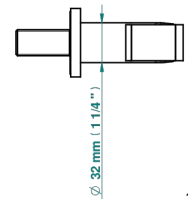

LE 11 WITH LEVER

U2B-5840/9

THG
PARIS

Wc douche set including: trigger spray, reinforced hose (1.25m), and wall outlet with integrated elbow with safety stopper

76287

24/04/2023

CHARACTERISTIC

- ACS : 19ACCLY406

STANDARDS

TECHNICAL SPECS

- Recommandé : 3 bars (max. 5 bars) - Advised : 43,5 psi (max. 72 psi)
- 9,5 l/min à 3 bars (2.5 gpm at 43.5 psi)

AVAILABLE FINITIONS

Antique nickel - H28
Black ceram - D30
Blush PVD - H62
Brass color PVD - H49
Brown bronze color PVD - F33
Gold color PVD - H52

Graphite PVD - H64
Lacquered light bronze - D01
Matt Umber PVD - H67
Matt blush PVD - H60
Matt brass color PVD - H50
Matt brown bronze color PVD - F34

Matt chrome - C02
Matt gold - F07
Matt gold color PVD - H53
Matt graphite PVD - H65
Matt nickel (color finish) - C01
Matt nickel color PVD - H56

Nickel color PVD - H55
Polished chrome (color finish) - A02
Polished chrome / Polished gold (color finish) - G02
Polished gold (color finish) - F01
Polished nickel - B01
Soft gold - F30

Soft matt gold - F31
Umber PVD - H66
Varnished matt antique red copper (color finish) - H07