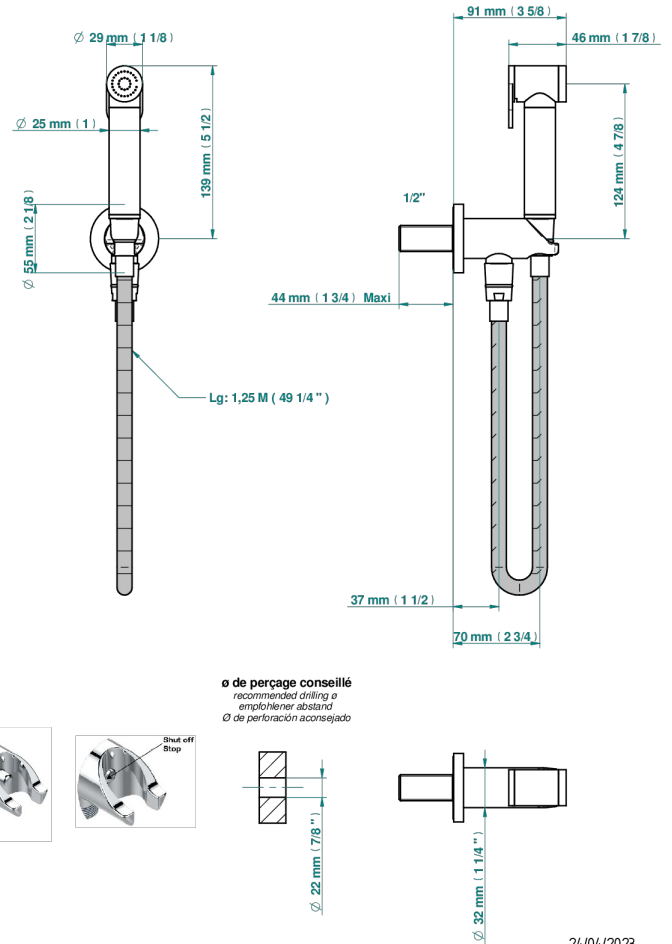

LE 11

U2A-5840/9

Wc douche set including: trigger spray, reinforced hose (1.25m), and wall outlet with integrated elbow with safety stopper

76287

24/04/2023

CHARACTERISTIC

- ACS : 19ACCLY406

STANDARDS

TECHNICAL SPECS

- Recommandé : 3 bars (max. 5 bars) - Advised : 43,5 psi (max. 72 psi)
- 9,5 l/min à 3 bars (2.5 gpm at 43.5 psi)

AVAILABLE FINITIONS

Antique nickel - H28
Black ceram - D30
Blush PVD - H62
Brass color PVD - H49
Brown bronze color PVD - F33
Gold color PVD - H52

Nickel color PVD - H55
Polished chrome (color finish) - A02
Polished chrome / Polished gold (color finish) - G02
Polished gold (color finish) - F01
Polished nickel - B01
Soft gold - F30

Soft matt gold - F31
Umber PVD - H66
Varnished matt antique red copper (color finish) - H07