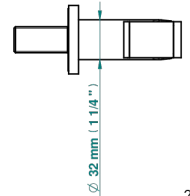

Wc douche set including: trigger spray, reinforced hose (1.25m), and wall outlet with integrated elbow with safety stopper

76287

24/04/2023

CHARACTERISTIC

- ACS : 19ACCLY406

STANDARDS

TECHNICAL SPECS

- Recommandé : 3 bars (max. 5 bars) - Advised : 43,5 psi (max. 72 psi)
- 9,5 l/min à 3 bars (2.5 gpm at 43.5 psi)

AVAILABLE FINITIONS

Antique nickel - H28
Black ceram - D30
Blush PVD - H62
Brass color PVD - H49
Brown bronze color PVD - F33
Gold color PVD - H52

Graphite PVD - H64
Lacquered light bronze - D01
Matt Umber PVD - H67
Matt blush PVD - H60
Matt brass color PVD - H50
Matt brown bronze color PVD - F34

Matt chrome - C02
Matt gold - F07
Matt gold color PVD - H53
Matt graphite PVD - H65
Matt nickel (color finish) - C01
Matt nickel color PVD - H56

Natural smoked Brass - A13
Nickel color PVD - H55
Polished chrome (color finish) - A02
Polished chrome / Polished gold (color finish) - G02
Polished gold (color finish) - F01
Polished nickel - B01

Soft gold - F30
Soft matt gold - F31
Umber PVD - H66
Varnished matt antique red copper (color finish) - H07