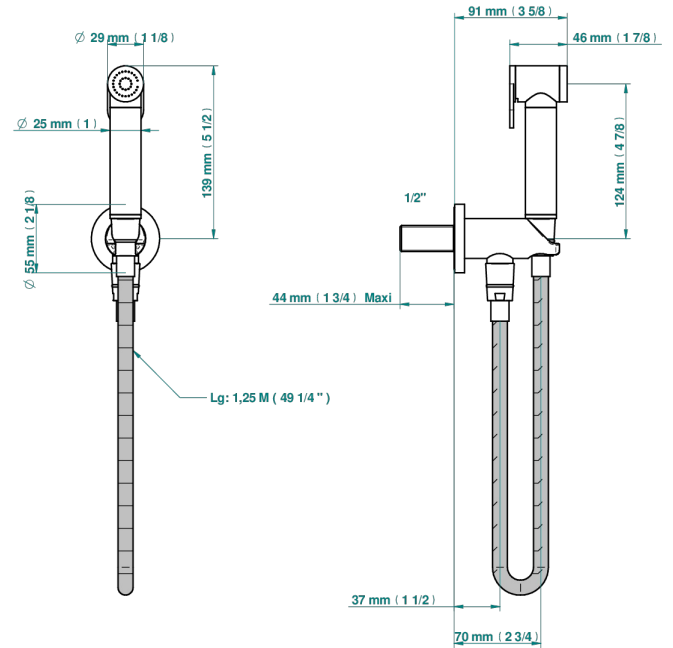

Wc douche set including: trigger spray, reinforced hose (1.25m), and wall outlet with integrated elbow with safety stopper

76287

24/04/2023

CHARACTERISTIC

- ACS : 19ACCLY406

STANDARDS

TECHNICAL SPECS

- Recommandé : 3 bars (max. 5 bars) - Advised : 43,5 psi (max. 72 psi)
- 9,5 l/min à 3 bars (2.5 gpm at 43.5 psi)

AVAILABLE FINITIONS

Antique nickel - H28
Black ceram - D30
Blush PVD - H62
Brass color PVD - H49
Brown bronze color PVD - F33
Gold color PVD - H52

Graphite PVD - H64
Lacquered light bronze - D01
Matt Umber PVD - H67
Matt blush PVD - H60
Matt brass color PVD - H50
Matt brown bronze color PVD - F34

Matt chrome - C02
Matt gold - F07
Matt gold color PVD - H53
Matt graphite PVD - H65
Matt nickel (color finish) - C01
Matt nickel color PVD - H56

Natural smoked Brass - A13
Nickel color PVD - H55
Polished chrome (color finish) - A02
Polished chrome / Polished gold (color finish) - G02
Polished gold (color finish) - F01
Polished nickel - B01

Soft gold - F30
Soft matt gold - F31
Umber PVD - H66
Varnished matt antique red copper (color finish) - H07