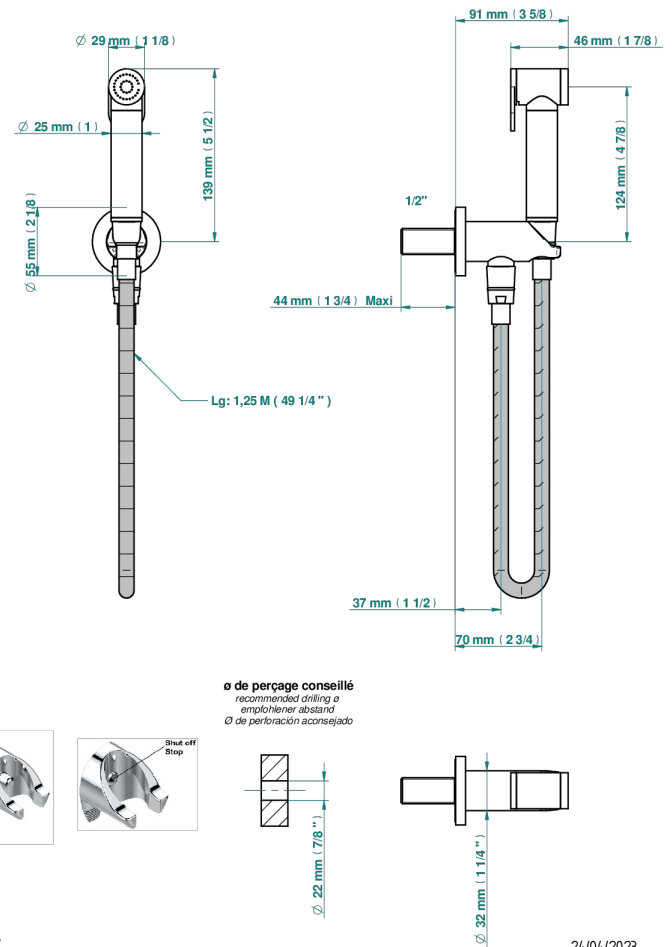

BAMBOU AMBER CRYSTAL

A34-5840/9

THG
PARIS

Wc douche set including: trigger spray, reinforced hose (1.25m), and wall outlet with integrated elbow with safety stopper

76287

24/04/2023

CHARACTERISTIC

- ACS : 19ACCLY406

STANDARDS

TECHNICAL SPECS

- Recommandé : 3 bars (max. 5 bars) - Advised : 43,5 psi (max. 72 psi)
- 9,5 l/min à 3 bars (2.5 gpm at 43.5 psi)

AVAILABLE FINITIONS

Antique nickel - H28
Black ceram - D30
Blush PVD - H62
Brass color PVD - H49
Brown bronze color PVD - F33
Gold color PVD - H52

Nickel color PVD - H55
Polished chrome (color finish) - A02
Polished chrome / Polished gold (color finish) - G02
Polished gold (color finish) - F01
Polished nickel - B01
Soft gold - F30

Soft matt gold - F31
Umber PVD - H66
Varnished matt antique red copper (color finish) - H07