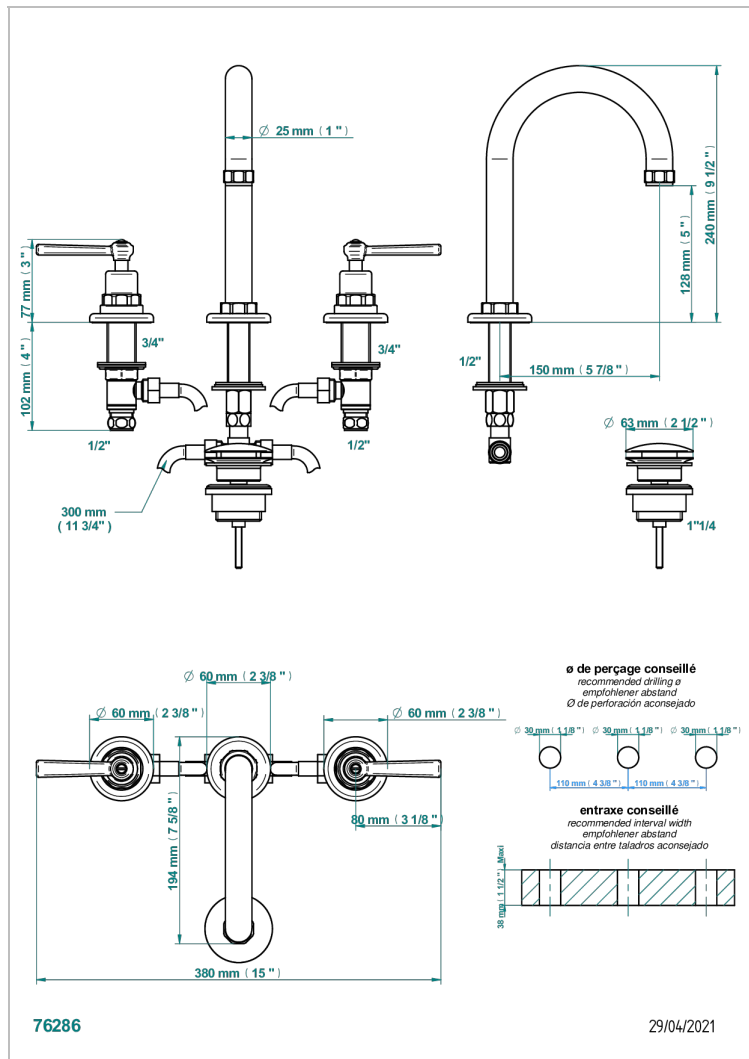

CLUB SAINT-GERMAIN WITH LEVER

G7J-151

Rim mounted 3-hole basin mixer with waste

CHARACTERISTIC

- ACS : 18ACCLY393
- NF : NF EN 200 - IA - Chrome

TECHNICAL SPECS

- Recommandé : 3 bars (max. 5 bars) - Advised : 43,5 psi (max. 72 psi)
- 8,3 l/min à 3 bars (2.2 gpm at 43.5 psi)

STANDARDS

AVAILABLE FINITIONS

Antique nickel - H28
Black ceram - D30
Blush PVD - H62
Brass color PVD - H49
Brown bronze color PVD - F33
Gold color PVD - H52

Graphite PVD - H64
Lacquered light bronze - D01
Matt Umber PVD - H67
Matt blush PVD - H60
Matt brass color PVD - H50
Matt brown bronze color PVD - F34