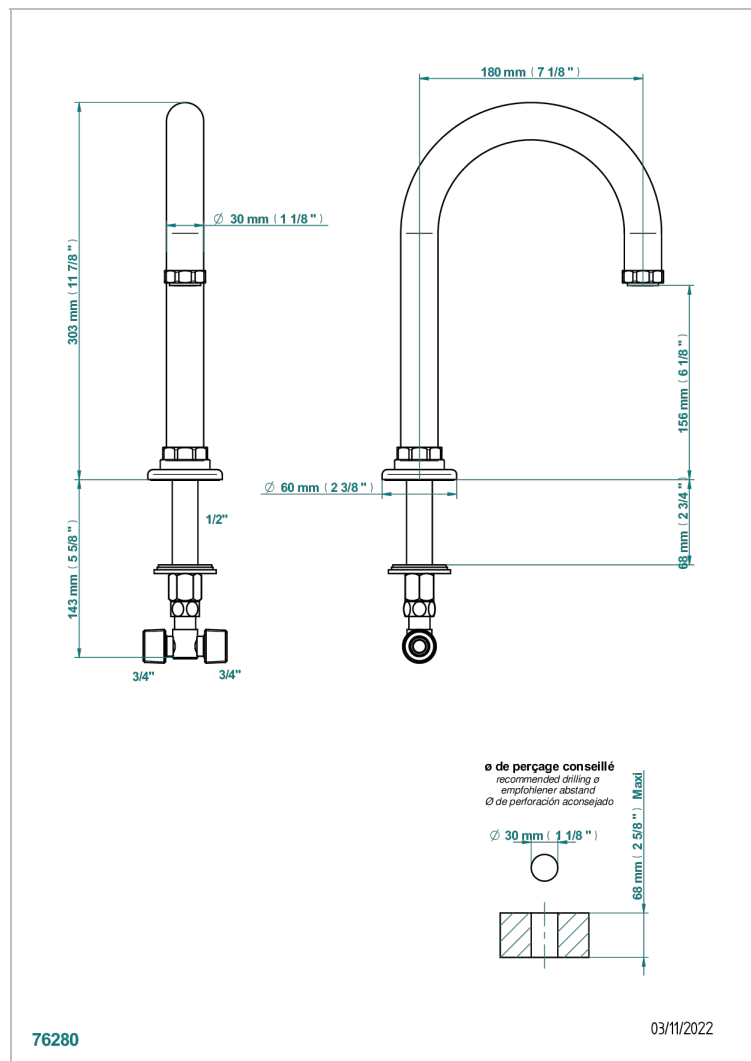

# CLUB SAINT-GERMAIN WITH LEVER HANDLES

G7J-29SG

Bathtub spout

## CHARACTERISTIC

- Club Saint-Germain with lever handles
- Bathtub spout