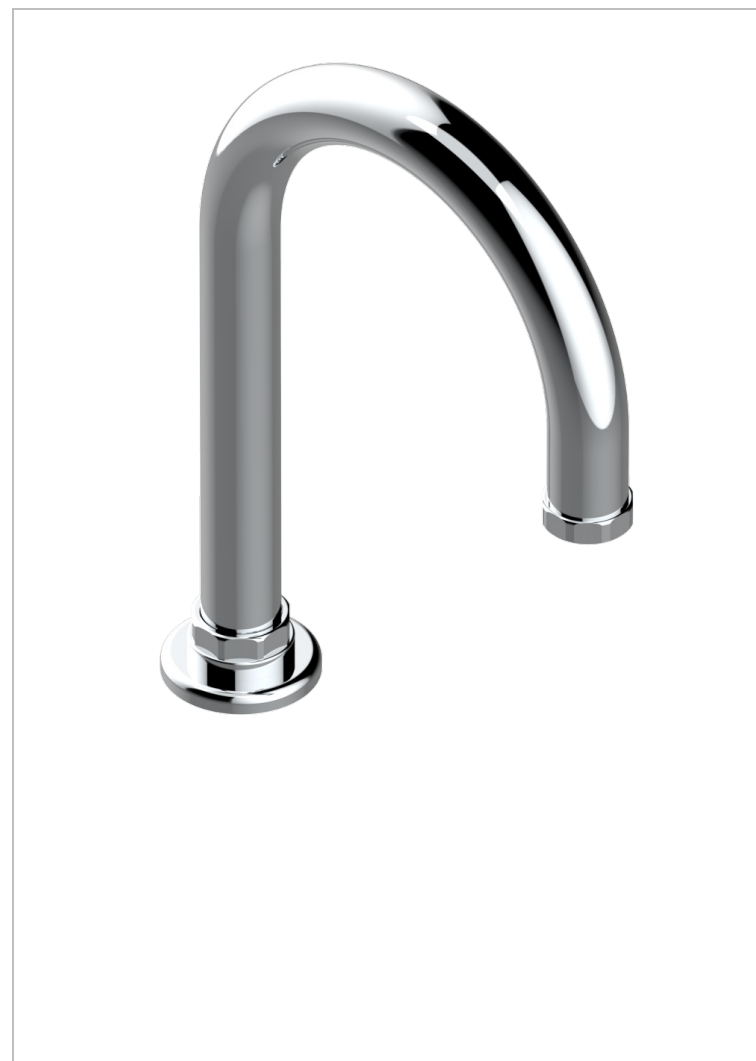

# CLUB SAINT-GERMAIN WITH LEVER HANDLES

G7J-29SG

Bathtub spout

## CHARACTERISTIC

- Club Saint-Germain with lever handles
- Bathtub spout