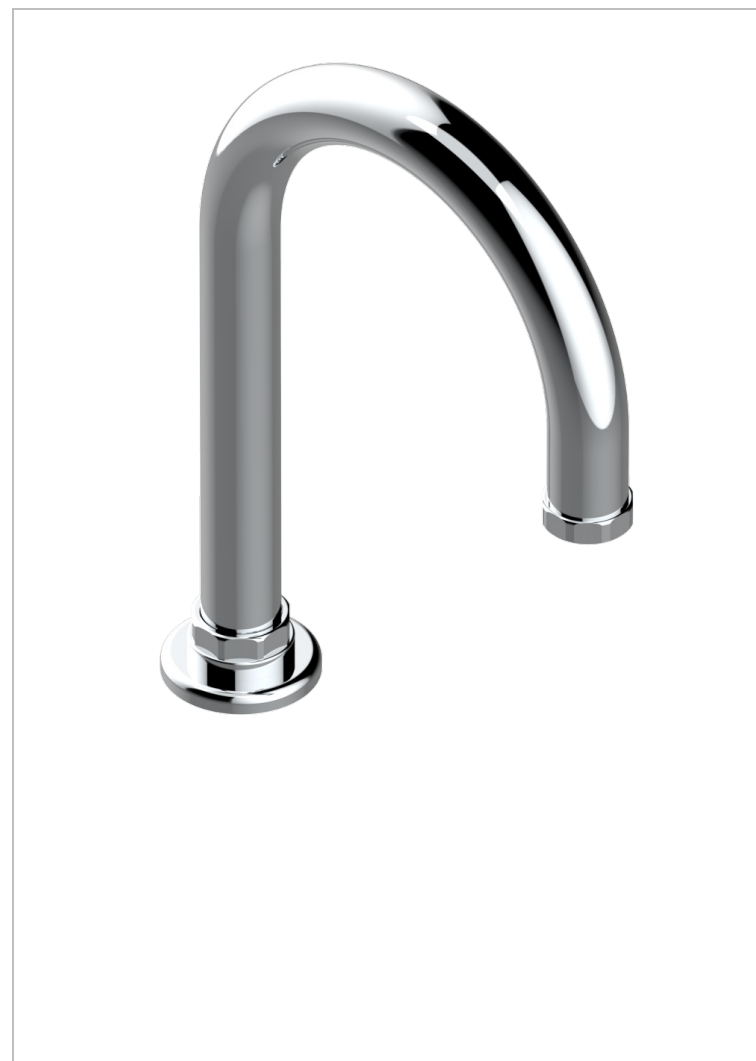

CLUB SAINT-GERMAIN WITH LEVER

G7J-29SG

Rim mounted bath spout, super goliath

CHARACTERISTIC

- Club Saint-Germain with lever
- Rim mounted bath spout, super goliath

TECHNICAL SPECS

- Recommandé : 3 bars (max. 5 bars) - Advised : 43,5 psi (max. 72 psi)
- 48 l/min à 3 bars (12.7 gpm at 43.5 psi)

AVAILABLE FINITIONS

Antique nickel - H28
Black ceram - D30
Blush PVD - H62
Brass color PVD - H49
Brown bronze color PVD - F33
Gold color PVD - H52

Graphite PVD - H64
Lacquered light bronze - D01
Matt Umber PVD - H67
Matt blush PVD - H60
Matt brass color PVD - H50
Matt brown bronze color PVD - F34

Soft gold - F30
Soft matt gold - F31
Umber PVD - H66