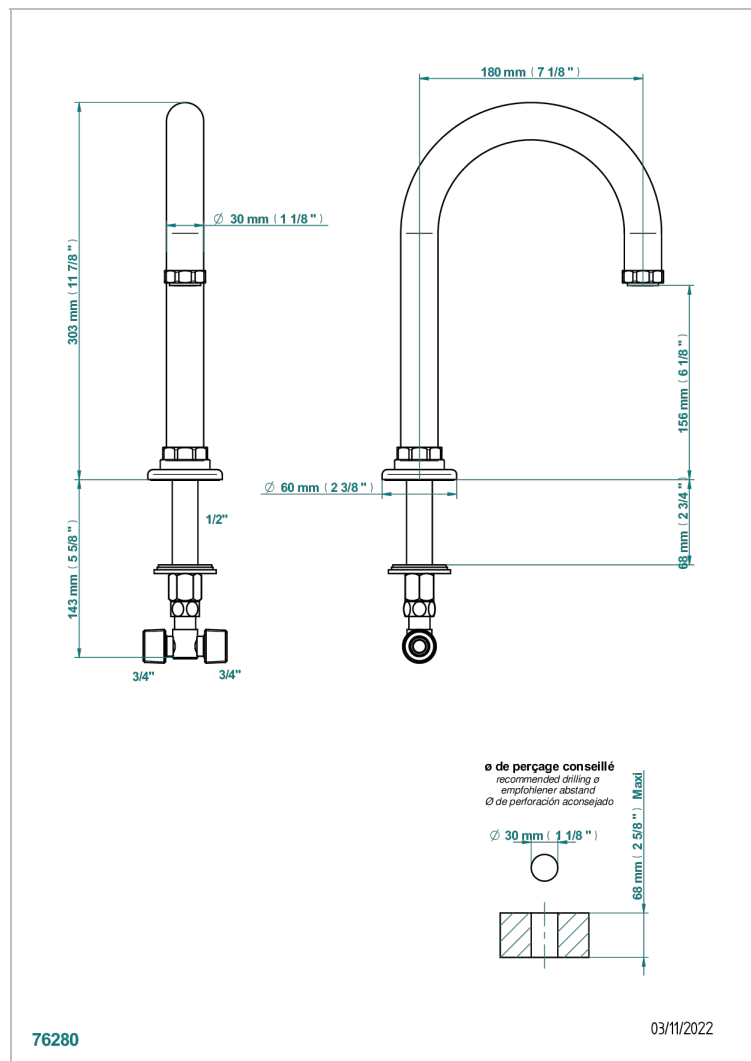

CLUB SAINT-GERMAIN WITH LEVER

G7J-29SG

Rim mounted bath spout, super goliath

CHARACTERISTIC

- Club Saint-Germain with lever
- Rim mounted bath spout, super goliath

TECHNICAL SPECS

- Recommandé : 3 bars (max. 5 bars) - Advised : 43,5 psi (max. 72 psi)
- 48 l/min à 3 bars (12.7 gpm at 43.5 psi)