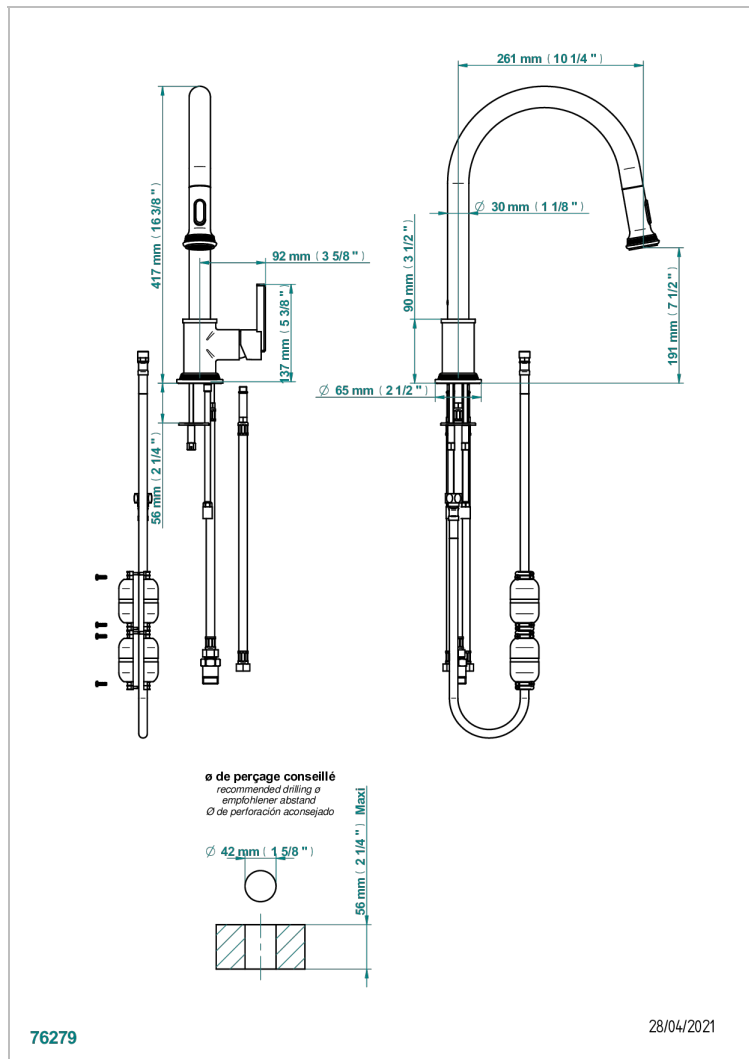

WEST COAST METAL WITH LEVER

U9B-6181D

THG
PARIS

Single lever sink mixer with swivel spout and pull-out spray

CHARACTERISTIC

- West Coast Metal with lever
- Single lever sink mixer with swivel spout and pull-out spray

AVAILABLE FINITIONS

Antique nickel - H28
Black ceram - D30
Blush PVD - H62
Brass color PVD - H49
Brown bronze color PVD - F33
Gold color PVD - H52

Graphite PVD - H64
Lacquered light bronze - D01
Matt Umber PVD - H67
Matt blush PVD - H60
Matt brass color PVD - H50
Matt brown bronze color PVD - F34