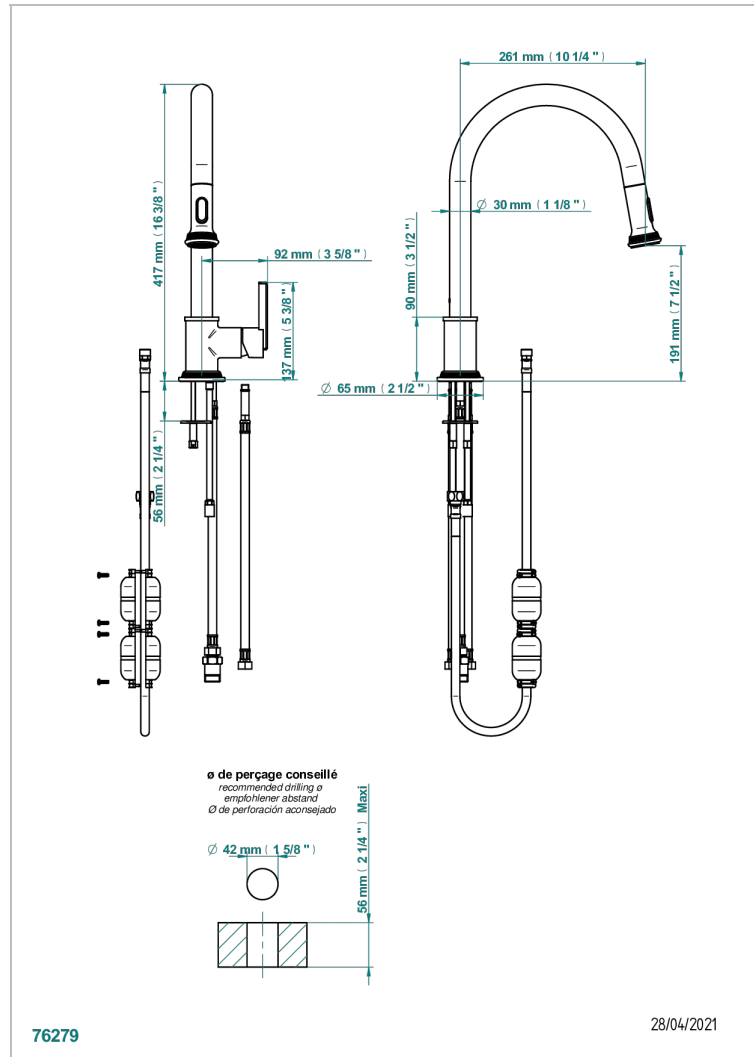

WEST COAST METAL WITH LEVER

U9B-6181D

Single lever sink mixer with swivel spout and pull-out spray

CHARACTERISTIC

- West Coast Metal with lever
- Single lever sink mixer with swivel spout and pull-out spray

AVAILABLE FINITIONS

Antique nickel - H28
Black ceram - D30
Blush PVD - H62
Brass color PVD - H49
Brown bronze color PVD - F33
Gold color PVD - H52

Graphite PVD - H64
Lacquered light bronze - D01
Matt Umber PVD - H67
Matt blush PVD - H60
Matt brass color PVD - H50
Matt brown bronze color PVD - F34