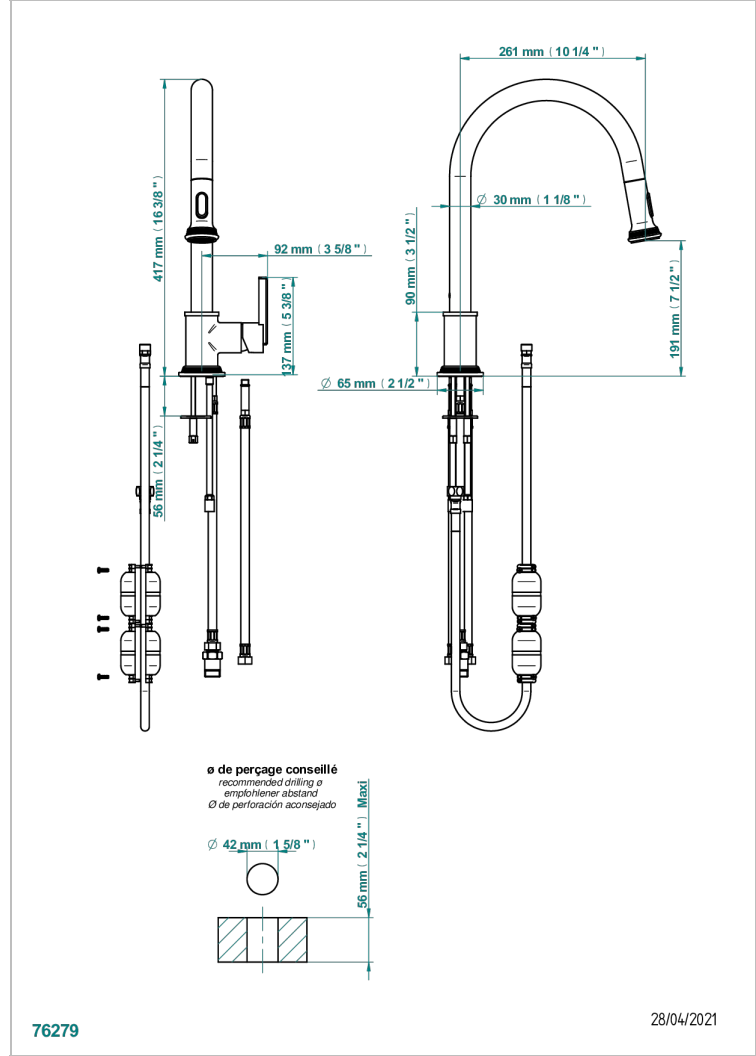

# WEST COAST METAL WITH LEVER

U9B-6181D

Single lever sink mixer with swivel spout and pull-out spray

THG  
PARIS

## 特色

- West Coast Metal with lever
- Single lever sink mixer with swivel spout and pull-out spray

PVD棕铜 - F33  
PVD金色 - H52  
PVD镍 - H55  
Polished chrome with gold inlay - GA1  
Umber PVD - H66  
哑光复古铜 - H07

哑光浅金 - F31  
哑光金 - F07  
哑光铬 - C02  
哑光镍 - C01  
复古镍 - H28  
抛光金 (24K金) - F01

抛光铬 - A02  
抛光镍 - B01  
浅金 - F30  
漆面铜 - D01