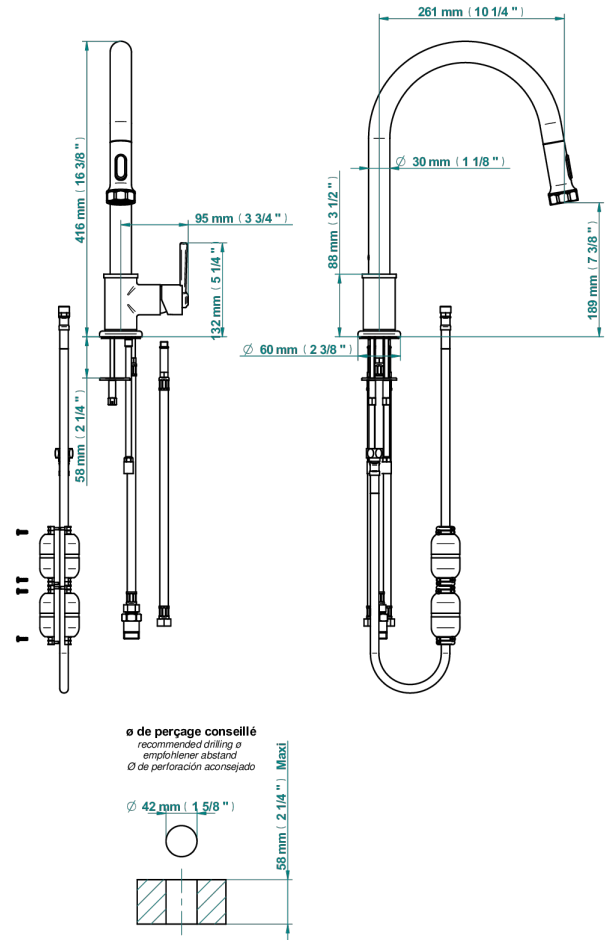

# CLUB SAINT-GERMAIN WITH LEVER

G7J-6181D

Single lever sink mixer with swivel spout and pull-out spray

76277

28/04/2021

## CHARACTERISTIC

- Club Saint-Germain with lever
- Single lever sink mixer with swivel spout and pull-out spray

## AVAILABLE FINITIONS

Antique nickel - H28  
Black ceram - D30  
Blush PVD - H62  
Brass color PVD - H49  
Brown bronze color PVD - F33  
Gold color PVD - H52

Graphite PVD - H64  
Lacquered light bronze - D01  
Matt Umber PVD - H67  
Matt blush PVD - H60  
Matt brass color PVD - H50  
Matt brown bronze color PVD - F34