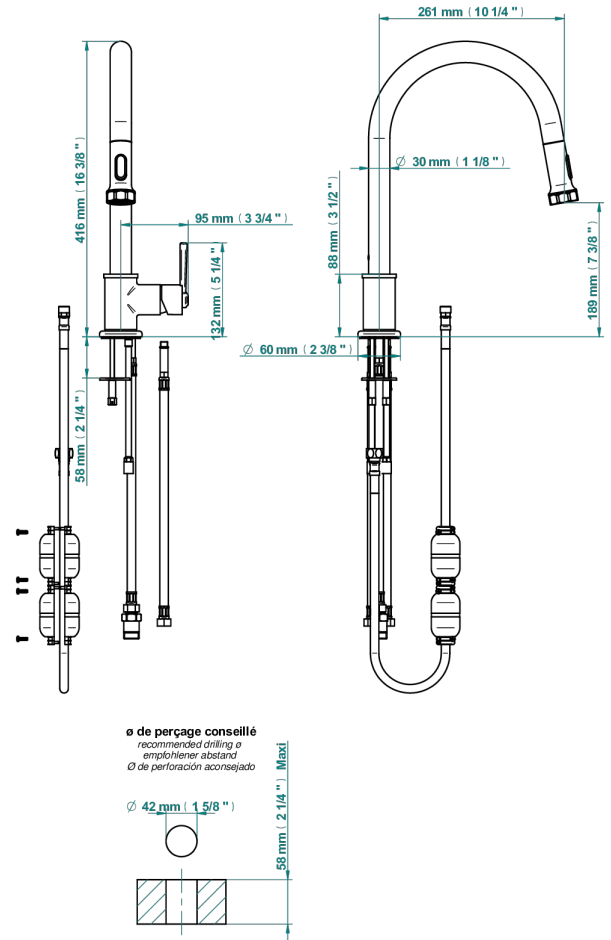

CLUB SAINT-GERMAIN WITH LEVER

G7J-6181D

Single lever sink mixer with swivel spout and pull-out spray

76277

28/04/2021

CHARACTERISTIC

- Club Saint-Germain with lever
- Single lever sink mixer with swivel spout and pull-out spray

AVAILABLE FINITIONS

Antique nickel - H28
Black ceram - D30
Blush PVD - H62
Brass color PVD - H49
Brown bronze color PVD - F33
Gold color PVD - H52

Graphite PVD - H64
Lacquered light bronze - D01
Matt Umber PVD - H67
Matt blush PVD - H60
Matt brass color PVD - H50
Matt brown bronze color PVD - F34