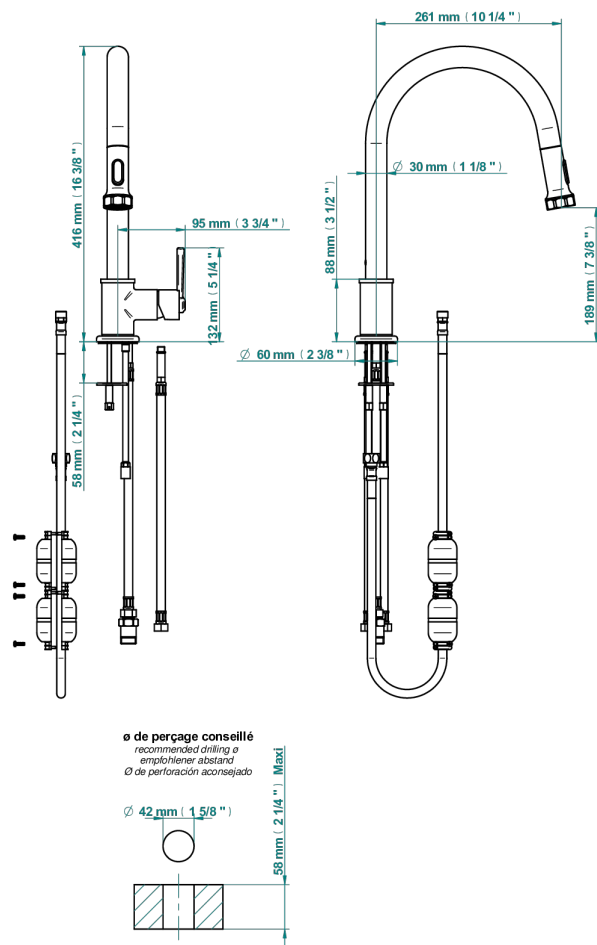

CLUB SAINT-GERMAIN WITH LEVER

G7J-6181D

Single lever sink mixer with swivel spout and pull-out spray

76277

28/04/2021

ХАРАКТЕРИСТИКИ

- Club Saint-Germain with lever
- Single lever sink mixer with swivel spout and pull-out spray

Состаренный никель - H28
Хром - A02
Хром/золото - G02