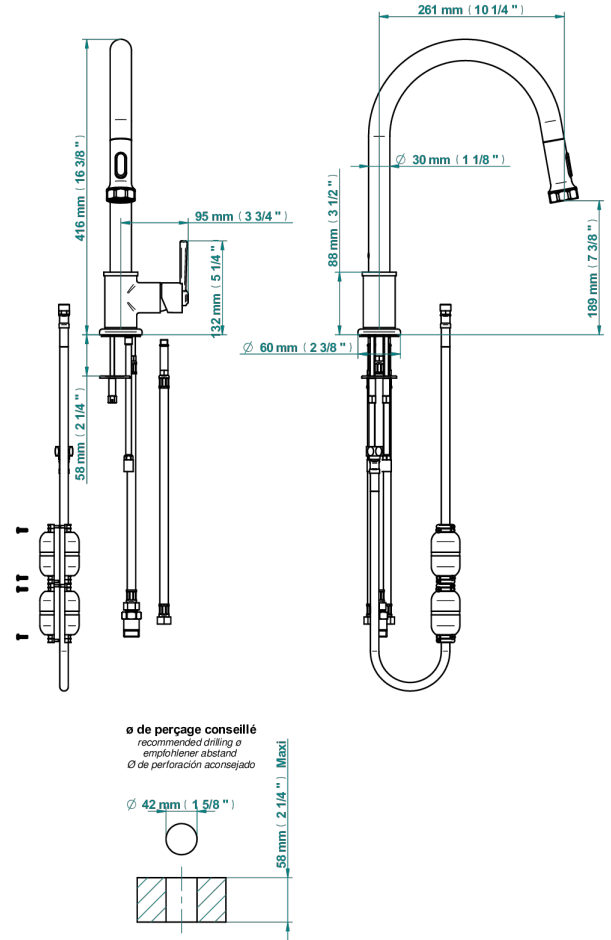

CLUB SAINT-GERMAIN WITH LEVER

G7J-6181D

Single lever sink mixer with swivel spout and pull-out spray

76277

28/04/2021

CHARACTERISTIC

- Club Saint-Germain with lever
- Single lever sink mixer with swivel spout and pull-out spray

AVAILABLE FINITIONS

Antique nickel - H28
Black ceram - D30
Blush PVD - H62
Brass color PVD - H49
Brown bronze color PVD - F33
Gold color PVD - H52

Graphite PVD - H64
Lacquered light bronze - D01
Matt Umber PVD - H67
Matt blush PVD - H60
Matt brass color PVD - H50
Matt brown bronze color PVD - F34