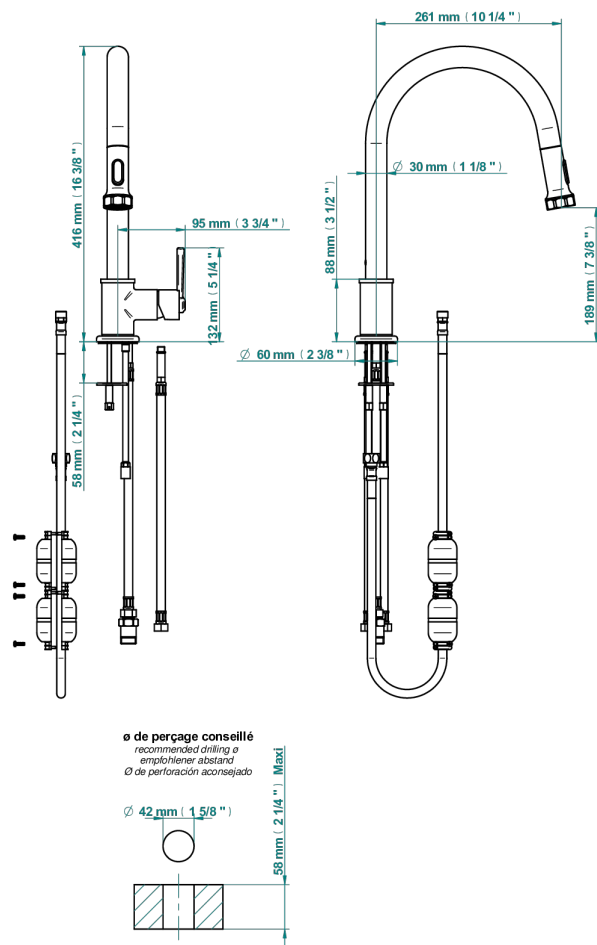

CLUB SAINT-GERMAIN WITH LEVER

G7J-6181D

Single lever sink mixer with swivel spout and pull-out spray

THG[®]
PARIS

76277

28/04/2021

特色

- Club Saint-Germain with lever
- Single lever sink mixer with swivel spout and pull-out spray

可选饰面

Black ceram - D30
Blush PVD - H62
Graphite PVD - H64
Matt Umber PVD - H67
Matt blush PVD - H60
Matt graphite PVD - H65

Natural smoked Brass - A13
PVD哑光棕铜 - F34
PVD哑光金 - H53
PVD哑光铜 - H50
PVD哑光镍 - H56
PVD抛光铜 - H49

PVD棕铜 - F33
PVD金色 - H52
PVD镍 - H55
Umber PVD - H66
哑光浅金 - F31
哑光金 - F07

哑光铬 - C02
哑光镍 - C01
复古镍 - H28
抛光金 (24K金) - F01
抛光铬 - A02
抛光铬/抛光金 - G02

抛光镍 - B01
浅金 - F30
漆面铜 - D01