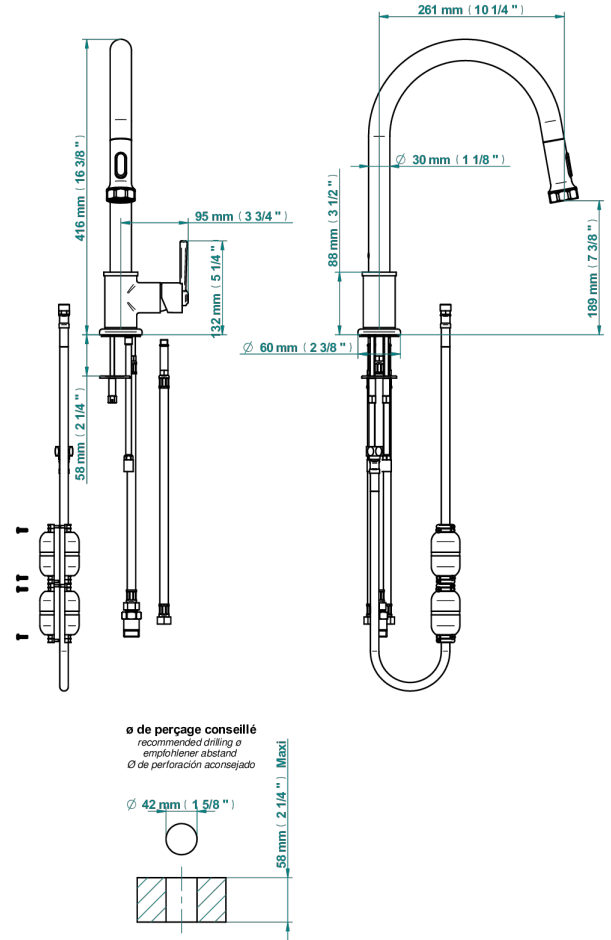

SAINT-GERMAIN WITH LEVER

G7D-6181D

Single lever sink mixer with swivel spout and pull-out spray

76277

28/04/2021

CHARACTERISTIC

- Saint-germain with lever
- Single lever sink mixer with swivel spout and pull-out spray

AVAILABLE FINITIONS

Antique nickel - H28
Black ceram - D30
Blush PVD - H62
Brass color PVD - H49
Brown bronze color PVD - F33
Gold color PVD - H52

Graphite PVD - H64
Lacquered light bronze - D01
Matt Umber PVD - H67
Matt blush PVD - H60
Matt brass color PVD - H50
Matt brown bronze color PVD - F34