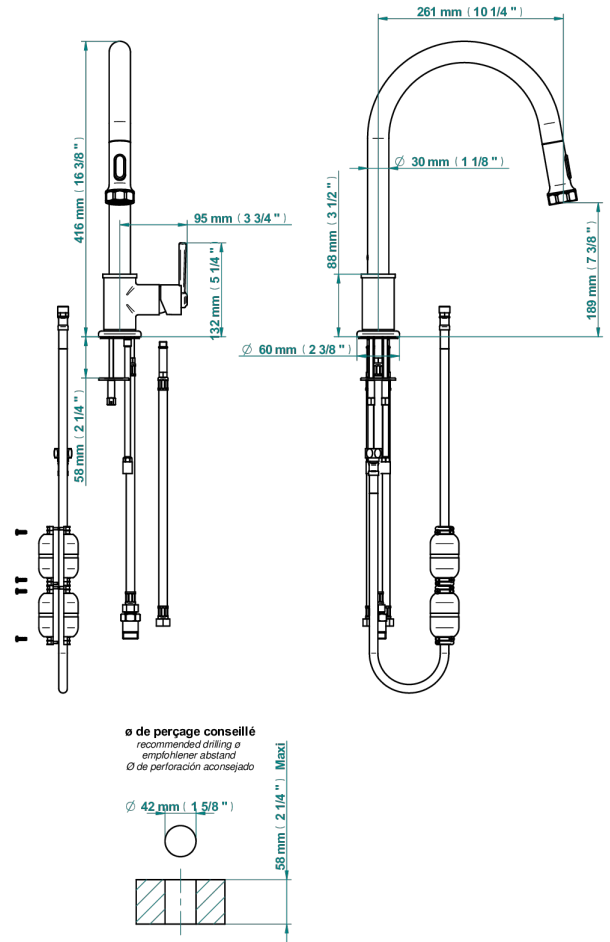

SAINT-GERMAIN WITH LEVER

G7D-6181D

Single lever sink mixer with swivel spout and pull-out spray

76277

28/04/2021

CHARACTERISTIC

- Saint-germain with lever
- Single lever sink mixer with swivel spout and pull-out spray

AVAILABLE FINITIONS

Antique nickel - H28
 Black ceram - D30
 Blush PVD - H62
 Brass color PVD - H49
 Brown bronze color PVD - F33
 Gold color PVD - H52

Graphite PVD - H64
 Lacquered light bronze - D01
 Matt Umber PVD - H67
 Matt blush PVD - H60
 Matt brass color PVD - H50
 Matt brown bronze color PVD - F34