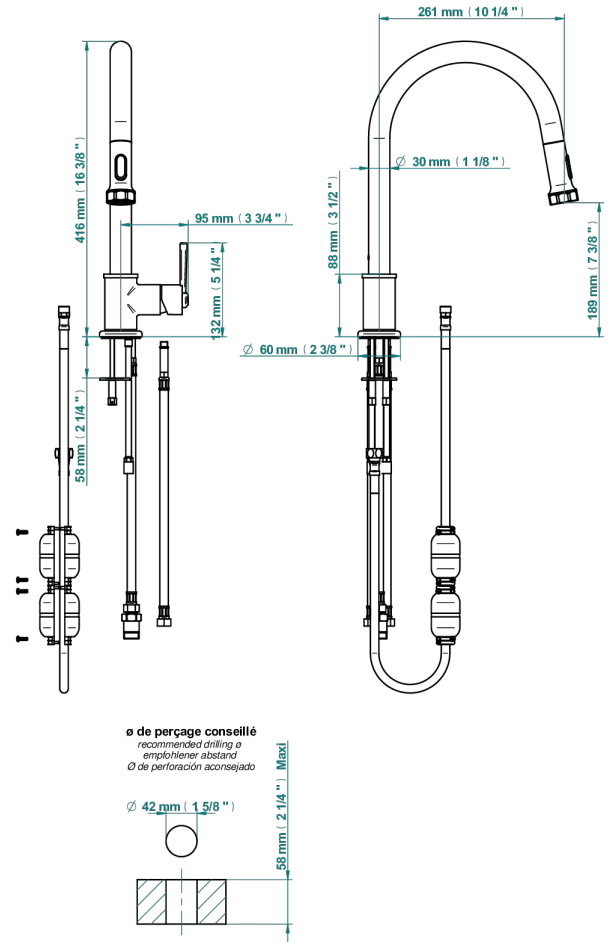

SAINT-GERMAIN WITH LEVER

G7D-6181D

Single lever sink mixer with swivel spout and pull-out spray

76277

28/04/2021

CHARACTERISTIC

- Saint-germain with lever
- Single lever sink mixer with swivel spout and pull-out spray

AVAILABLE FINITIONS

Antique nickel - H28
Black ceram - D30
Blush PVD - H62
Brass color PVD - H49
Brown bronze color PVD - F33
Gold color PVD - H52

Graphite PVD - H64
Lacquered light bronze - D01
Matt Umber PVD - H67
Matt blush PVD - H60
Matt brass color PVD - H50
Matt brown bronze color PVD - F34