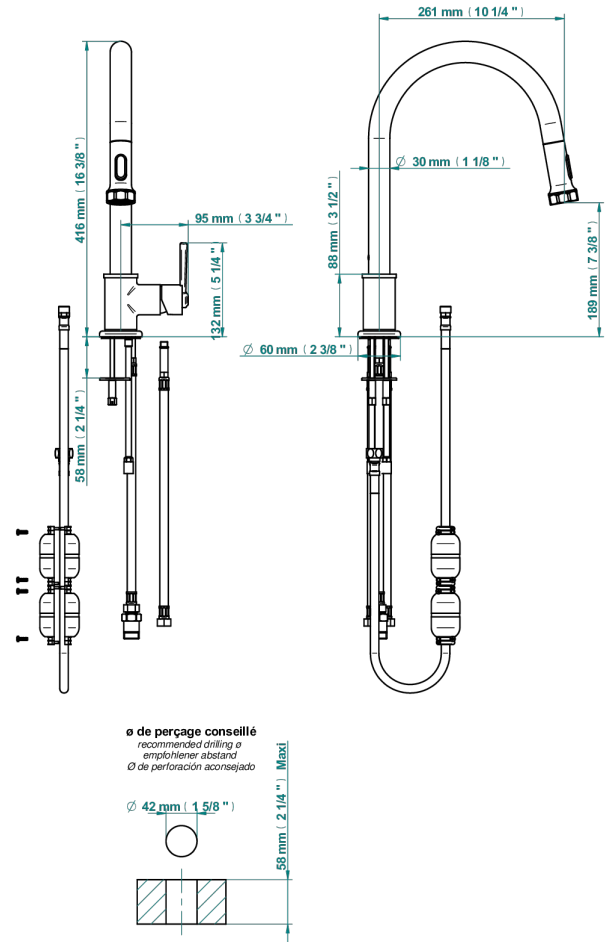

SAINT-GERMAIN WITH LEVER

G7D-6181D

Single lever sink mixer with swivel spout and pull-out spray

76277

28/04/2021

特色

- Saint-Germain with lever
- Single lever sink mixer with swivel spout and pull-out spray

可选饰面

PVD棕铜 - F33
PVD金色 - H52
PVD镍 - H55
Umber PVD - H66
哑光浅金 - F31
哑光金 - F07

哑光铬 - C02
哑光镍 - C01
复古镍 - H28
抛光金 (24K金) - F01
抛光铬 - A02
抛光铬/抛光金 - G02

抛光镍 - B01
浅金 - F30
漆面铜 - D01