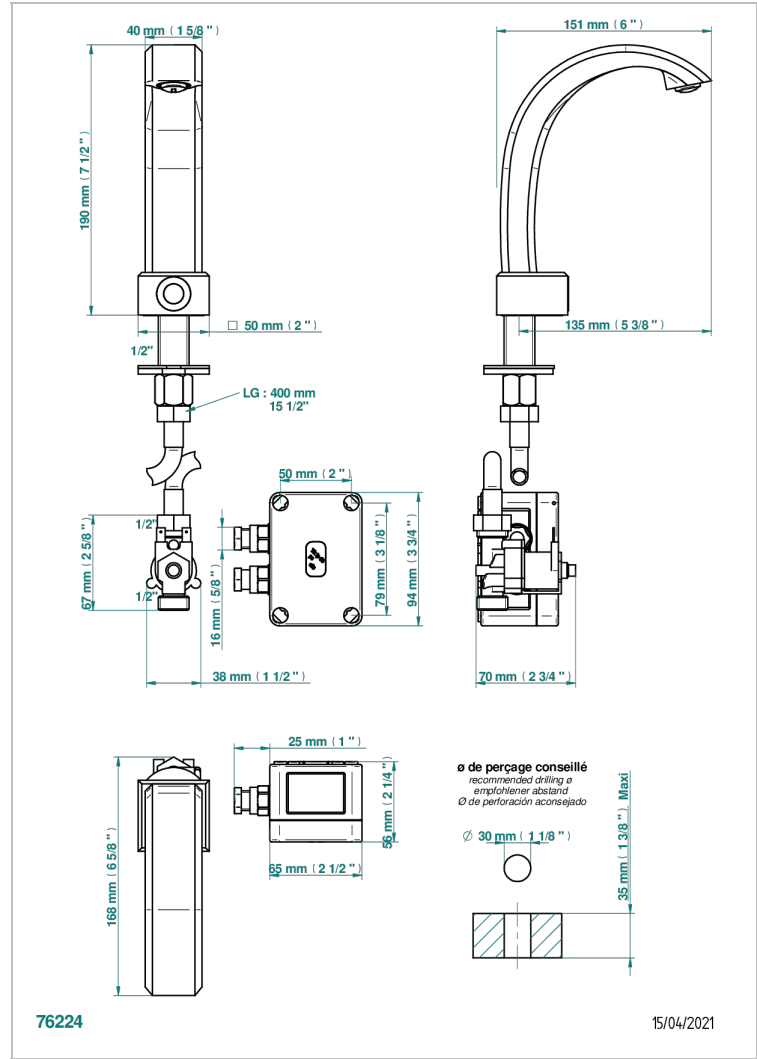

METROPOLIS BLACK CRYSTAL

A2L-170IRS

Electronic tap for washbasin with infra-red presence detection, without pop-up waste - mains-powered

THG[®]
PARIS

CHARACTERISTIC

- ACS : 21ACCLY484

STANDARDS

RELATED SKU'S

- Ref. G00-5999 Concealed wall mounted 1/2" Thermostatic mixer
- Ref. A2L-6532 Rim mounted ceramic mixer with progressive cartridge

AVAILABLE FINITIONS

Antique nickel - H28
Black ceram - D30
Blush PVD - H62
Brass color PVD - H49
Brown bronze color PVD - F33
Gold color PVD - H52