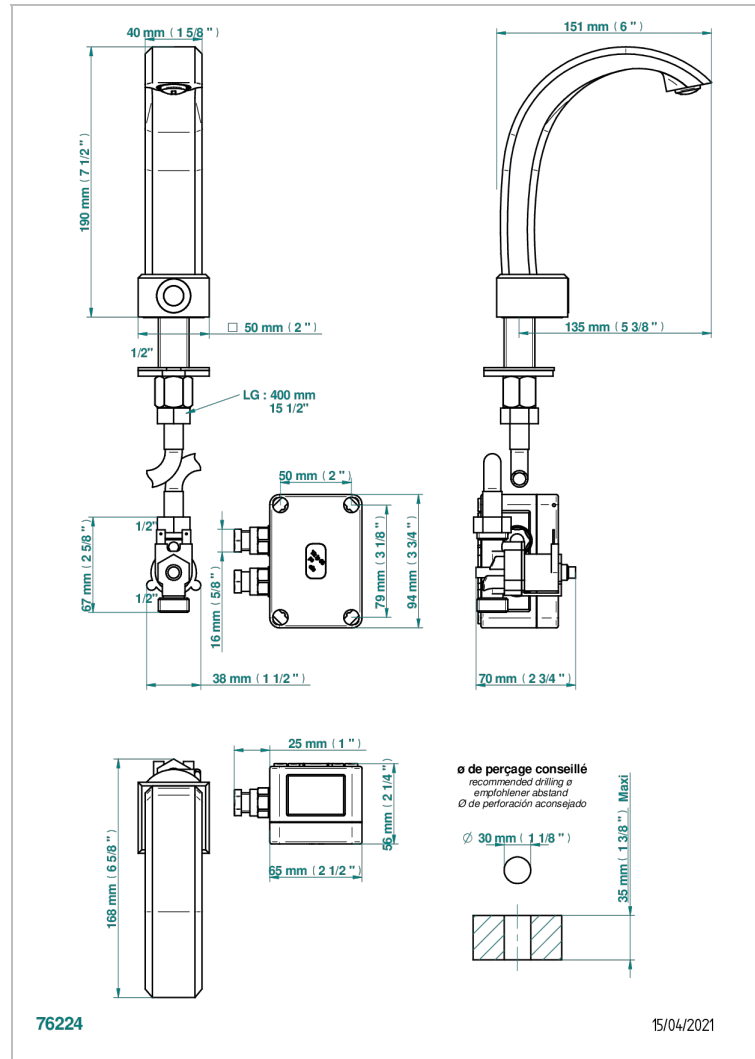

# METROPOLIS С ЧЕРНЫМ ХРУСТАЛЕМ

A2L-170IRS

Electronic tap for washbasin with infra-red presence detection, without pop-up waste - mains-powered