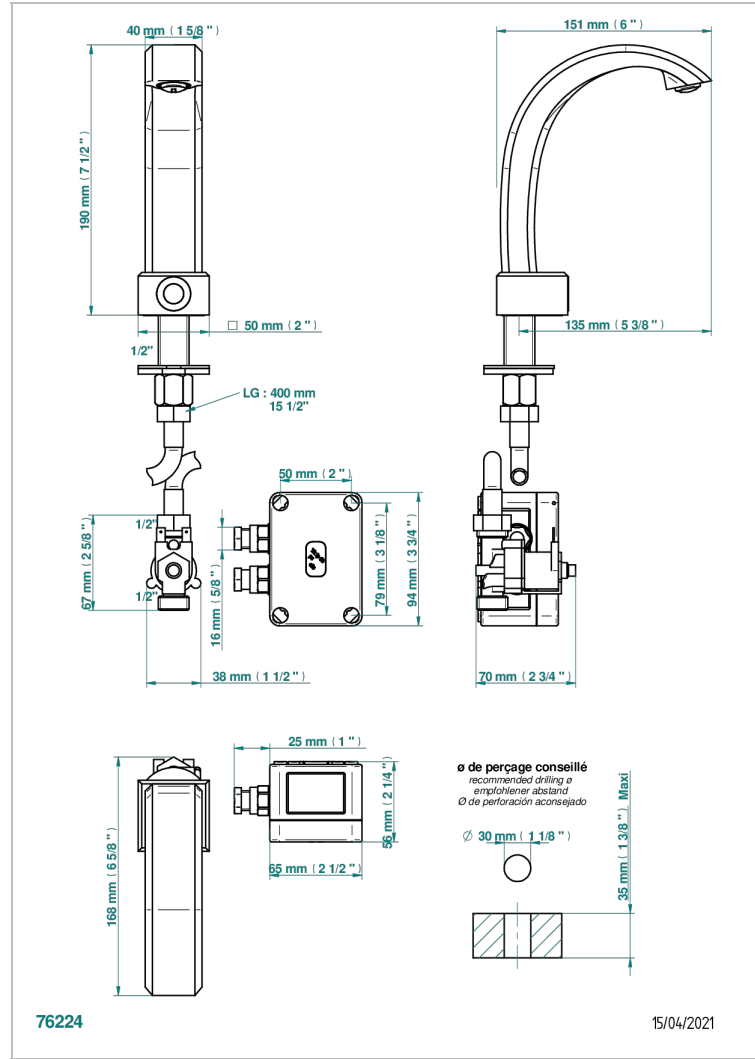

METROPOLIS BLACK CRYSTAL

A2L-170IRS

Electronic tap for washbasin with infra-red presence detection, without pop-up waste - mains-powered

THG
PARIS

CHARACTERISTIC

- ACS : 21ACCLY484

STANDARDS

RELATED SKU'S

- Ref. G00-5999 Concealed wall mounted 1/2" Thermostatic mixer
- Ref. A2L-6532 Rim mounted ceramic mixer with progressive cartridge

AVAILABLE FINITIONS

Antique nickel - H28
Black ceram - D30
Blush PVD - H62
Brass color PVD - H49
Brown bronze color PVD - F33
Gold color PVD - H52