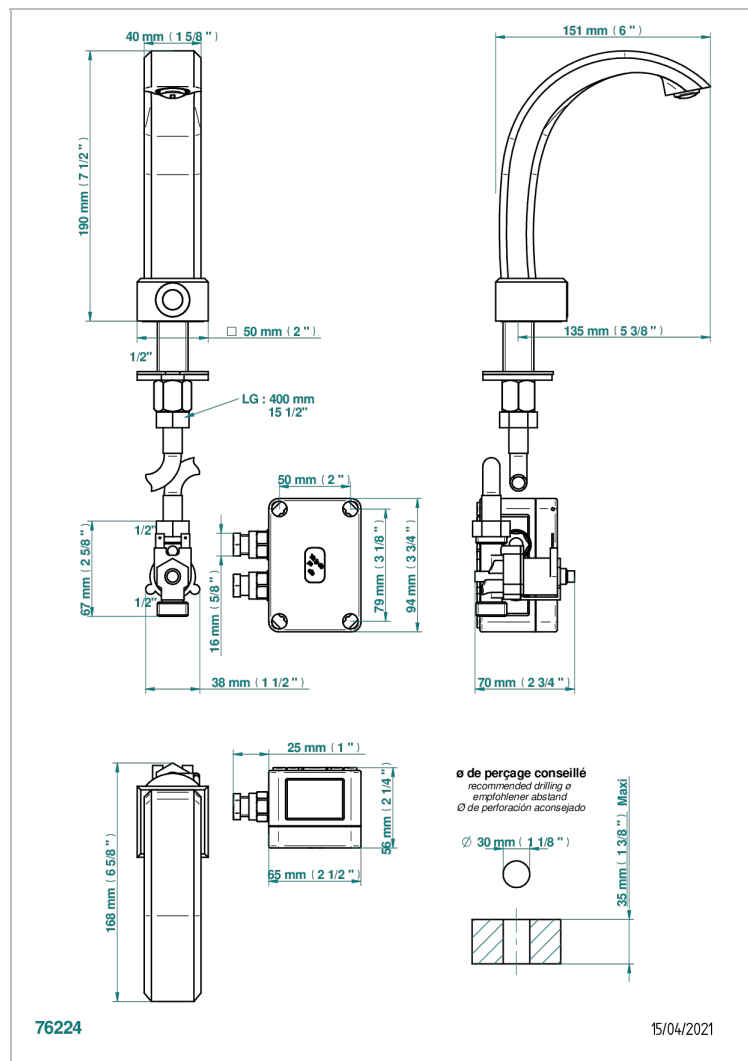

METROPOLIS CLEAR CRYSTAL

A2A-170IRS

Electronic tap for washbasin with infra-red presence detection, without pop-up waste - mains-powered

CHARACTERISTIC

- ACS : 21ACCLY484

STANDARDS

AVAILABLE FINITIONS

Antique nickel - H28
Black ceram - D30
Blush PVD - H62
Brass color PVD - H49
Brown bronze color PVD - F33
Gold color PVD - H52