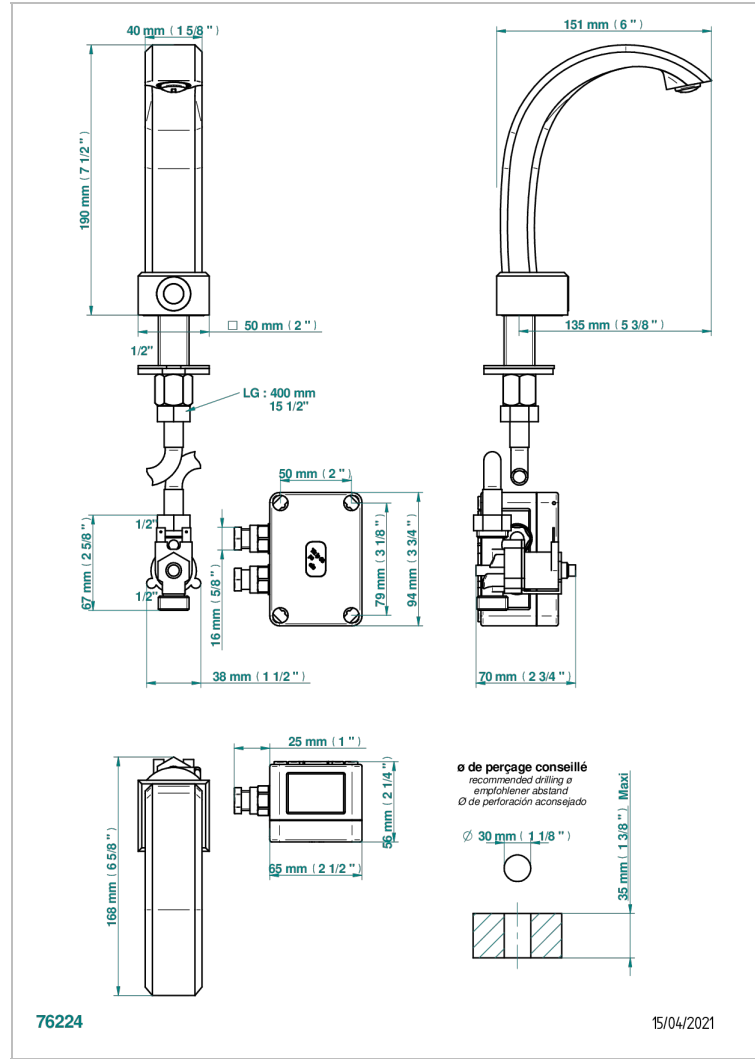

METROPOLIS CLEAR CRYSTAL

A2A-170IRS

Electronic tap for washbasin with infra-red presence detection, without pop-up waste - mains-powered

CHARACTERISTIC

- ACS : 21ACCLY484

STANDARDS

RELATED SKU'S

- Ref. G00-5999 Concealed wall mounted 1/2" Thermostatic mixer
- Ref. A2A-6532 Rim mounted ceramic mixer with progressive cartridge