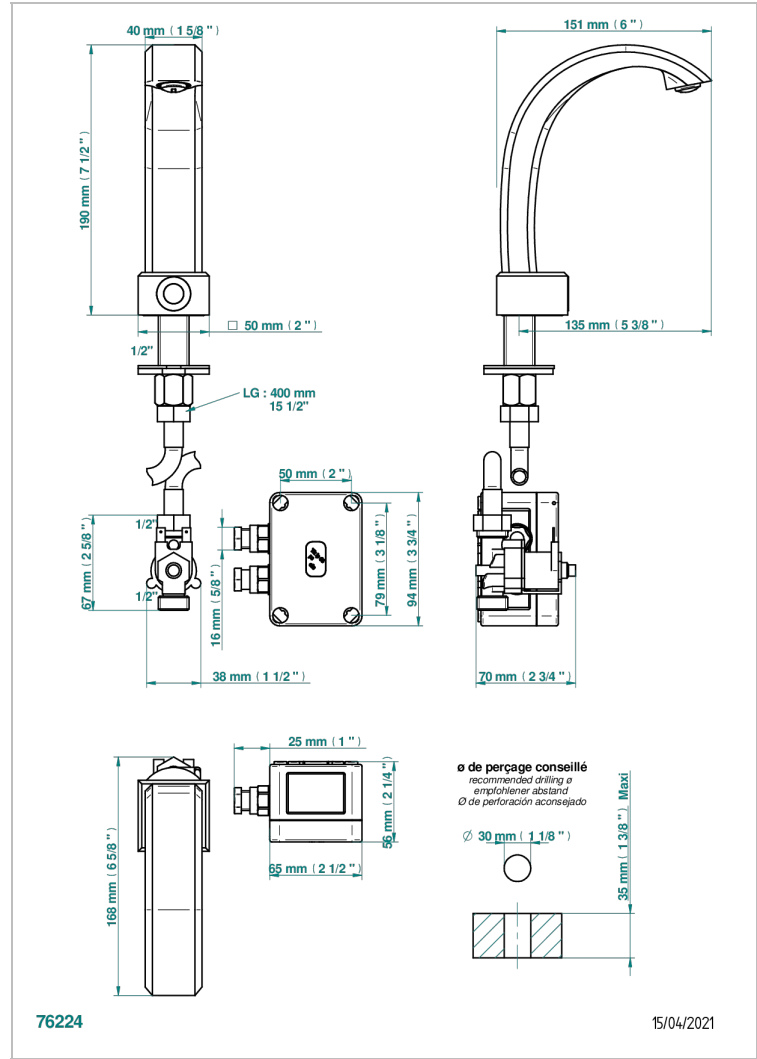

# METROPOLIS CRISTAL CLARO

A2A-170IRS

Electronic tap for washbasin with infra-red presence detection, without pop-up waste - mains-powered

THG<sup>®</sup>  
PARIS

## CARACTERÍSTICAS

- ACS : 21ACCLY484