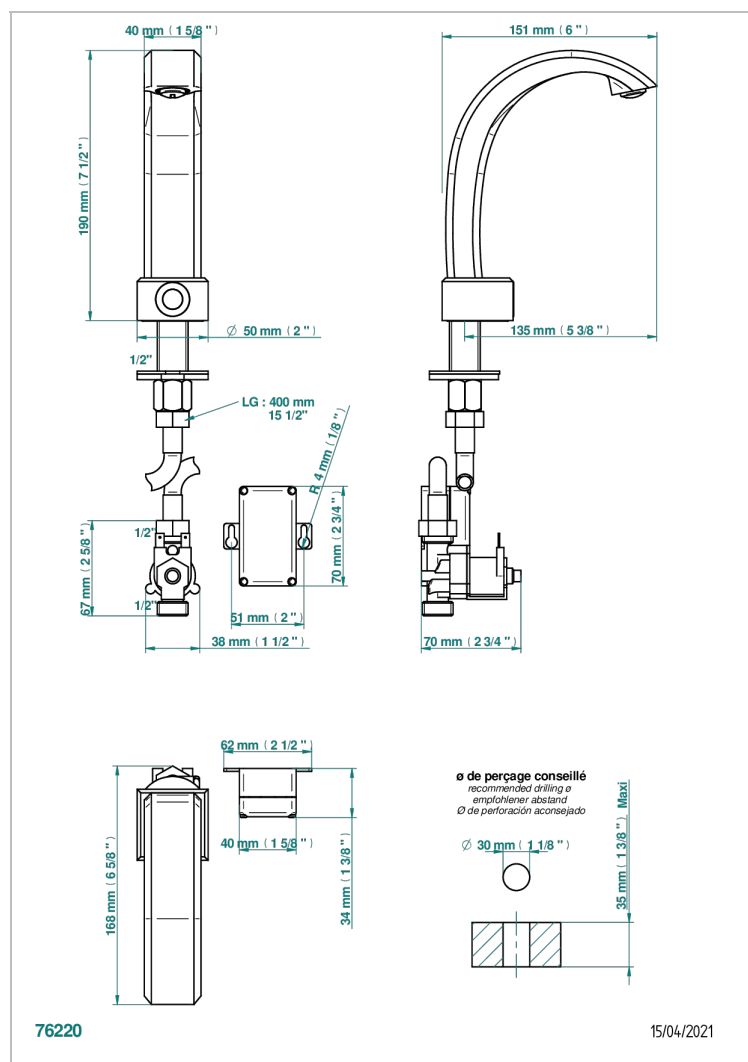

METROPOLIS CRISTAL NEGRO

A2L-170IRB

Electronic tap for washbasin with infra-red presence detection, without pop-up waste

CARACTERÍSTICAS

- ACS : 21ACCLY484

ESTÁNDAR

PRODUCTOS RELACIONADOS

- Ref. G00-5999 Concealed wall mounted 1/2" Thermostatic mixer
- Ref. A2L-6532 Monomando con cartucho progresivo