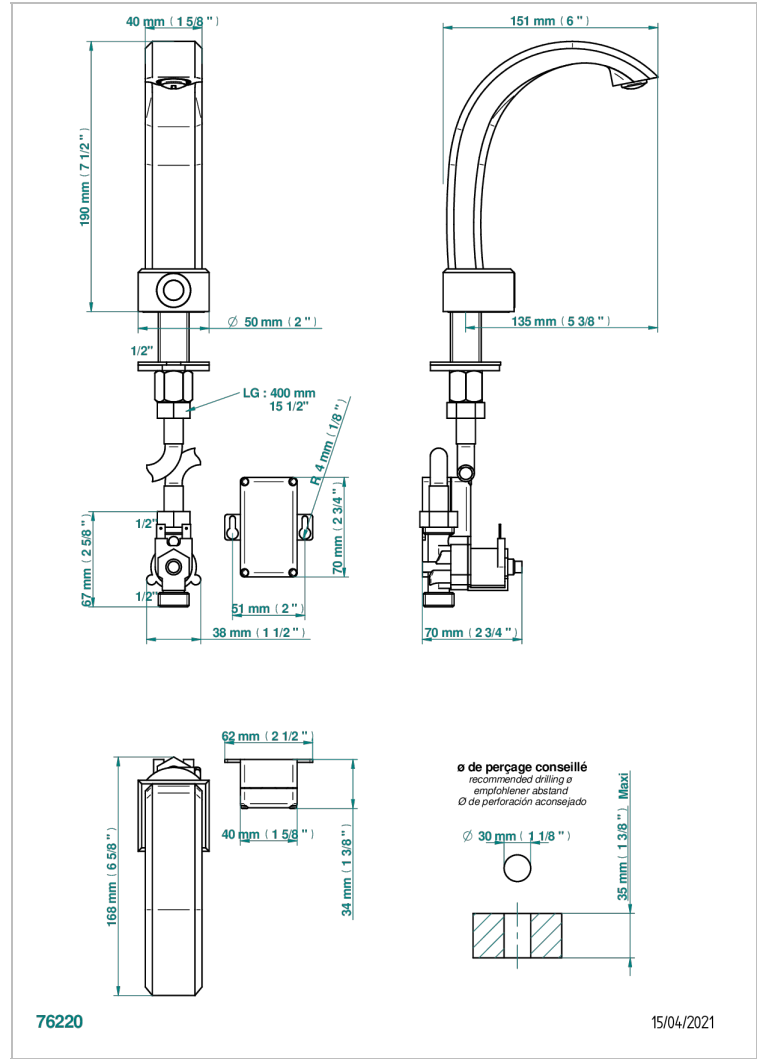

# METROPOLIS BLACK CRYSTAL

A2L-170IRB

Electronic tap for washbasin with infra-red presence detection, without pop-up waste

## CHARACTERISTIC

- ACS : 21ACCLY484