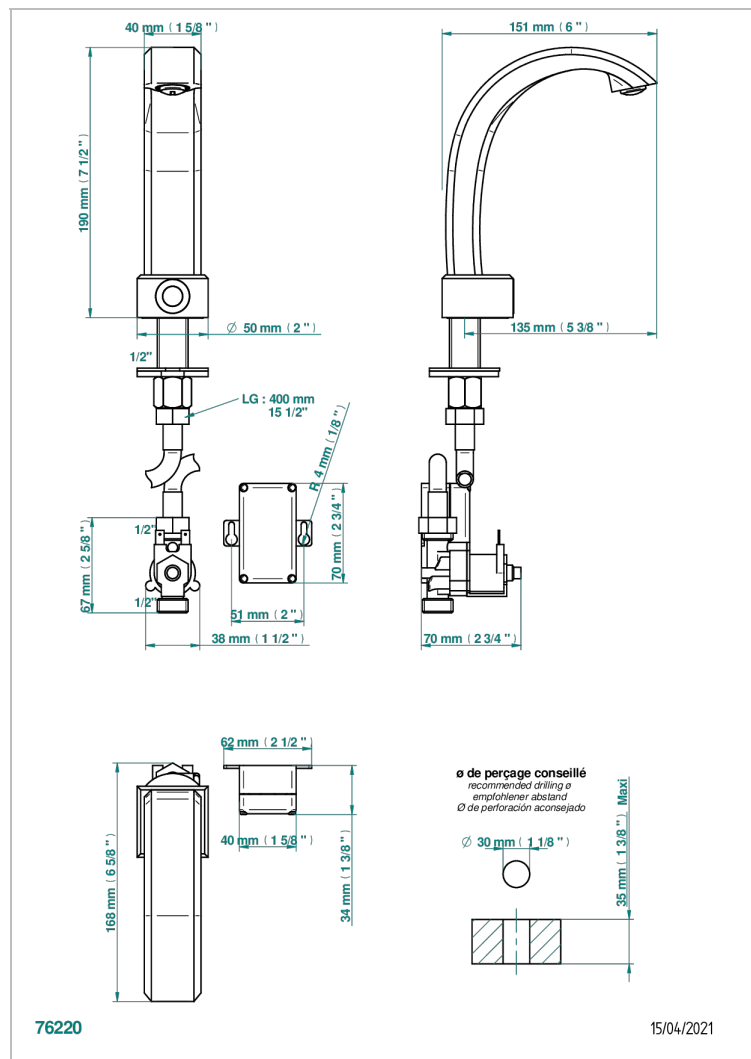

# METROPOLIS С ЧЕРНЫМ ХРУСТАЛЕМ

A2L-170IRB

Electronic tap for washbasin with infra-red presence detection, without pop-up waste