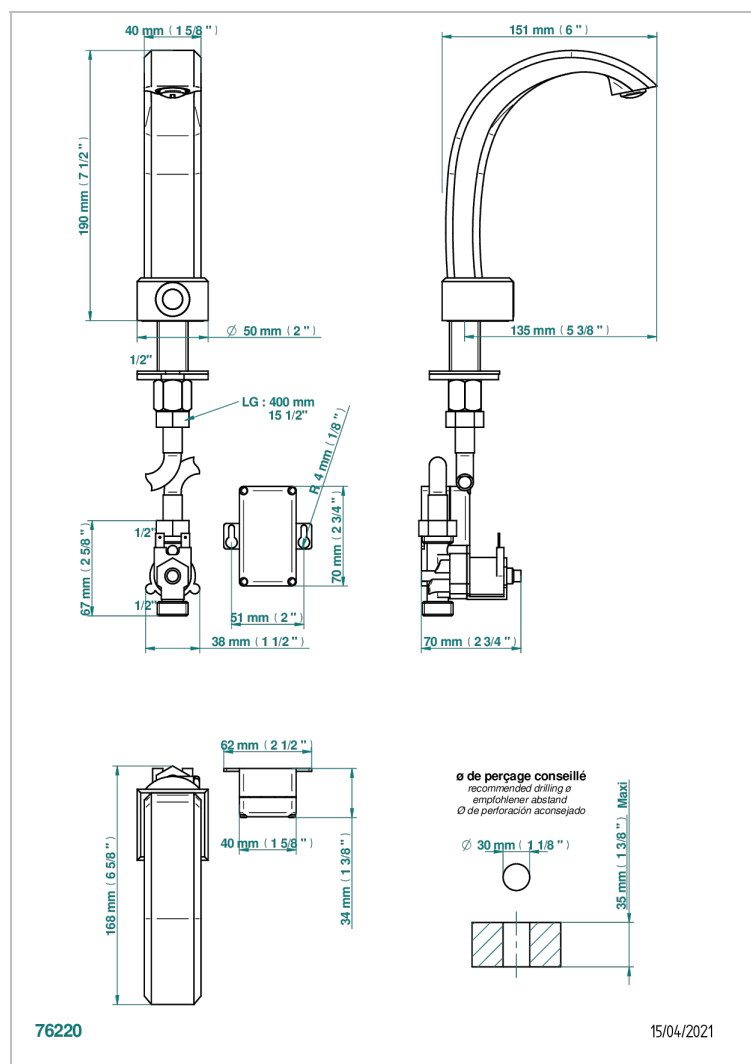

METROPOLIS BLACK CRYSTAL

A2L-170IRB

Electronic tap for washbasin with infra-red presence detection, without pop-up waste

CHARACTERISTIC

- ACS : 21ACCLY484

STANDARDS

RELATED SKU'S

- Ref. G00-5999 Concealed wall mounted 1/2" Thermostatic mixer
- Ref. A2L-6532 Rim mounted ceramic mixer with progressive cartridge