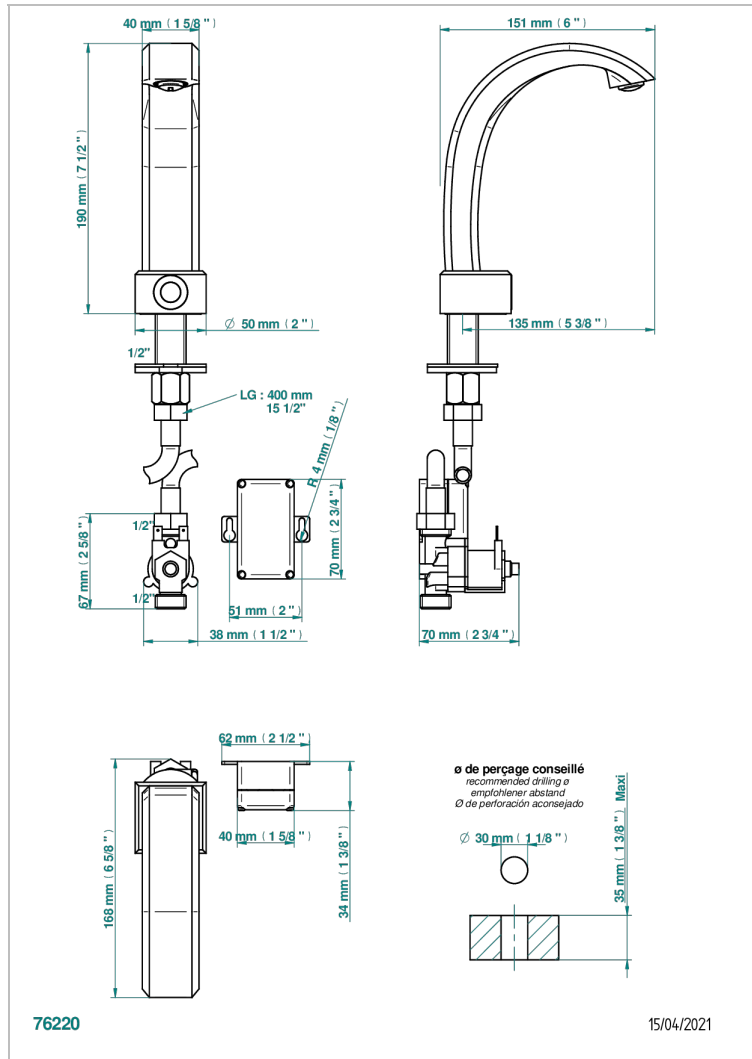

# METROPOLIS BLACK CRYSTAL

A2L-170IRB

Electronic tap for washbasin with infra-red presence detection, without pop-up waste

## 相关的SKU

- Ref. G00-5999 淋浴池排水口，直径90毫米，可转向水平出水口（提供A02、B01、F01、F30型号，其他颜色请垂询我们）
- Ref. A2L-6532 Rim mounted ceramic mixer with progressive cartridge